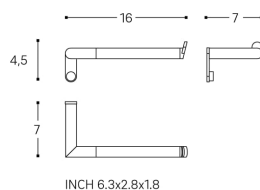

HALI

Toilet roll holder without cover

DIMENSIONS

| | |
|--------|--------|
| Length | 160 mm |
| Width | 73 mm |
| Height | 53 mm |

COLOURS AND FINISHES

■ 004 Chromed

Net weight (kg) : 0.16

TECHNICAL DRAWINGS