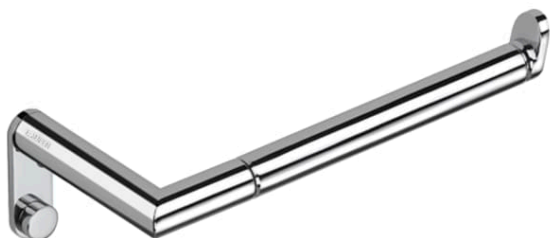

HALI

Toilet roll holder without cover

DIMENSIONS

| | |
|--------|--------|
| Length | 160 mm |
| Width | 73 mm |
| Height | 53 mm |

COLOURS AND FINISHES

■ 004 Chromed

Net weight (kg) : 0.16

TECHNICAL DRAWINGS

HALI

With a refined and sophisticated character, HALI is the quintessence of understated elegance. With discreet proportions and subtle decorative details the collection embodies modern sophistication. Designed for those who seek the finest in design without compromise, HALI offers a premium selection, merging modern functionality with an elegance which is certain to elevate any bathroom space.