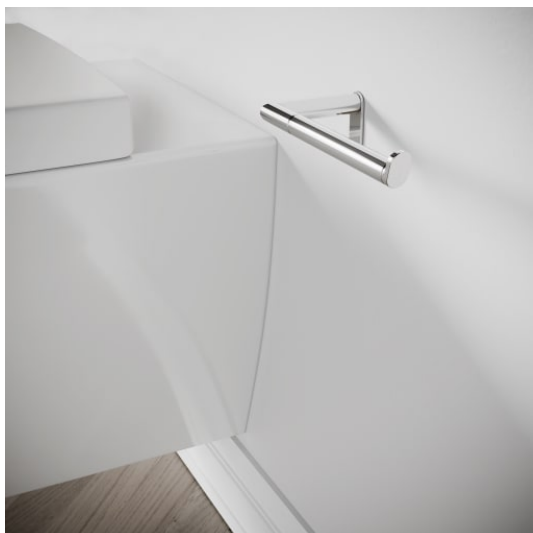

HALI

Toilet roll holder without cover

DIMENSIONS

| | |
|--------|--------|
| Length | 160 mm |
| Width | 73 mm |
| Height | 53 mm |

COLOURS AND FINISHES

■ 004 Chromed

Net weight (kg) : 0.16

TECHNICAL DRAWINGS

HALI

With a refined and sophisticated character, HALI is the quintessence of understated elegance. With discreet proportions and subtle decorative details the collection embodies modern sophistication. Designed for those who seek the finest in design without compromise, HALI offers a premium selection, merging modern functionality with an elegance which is certain to elevate any bathroom space.