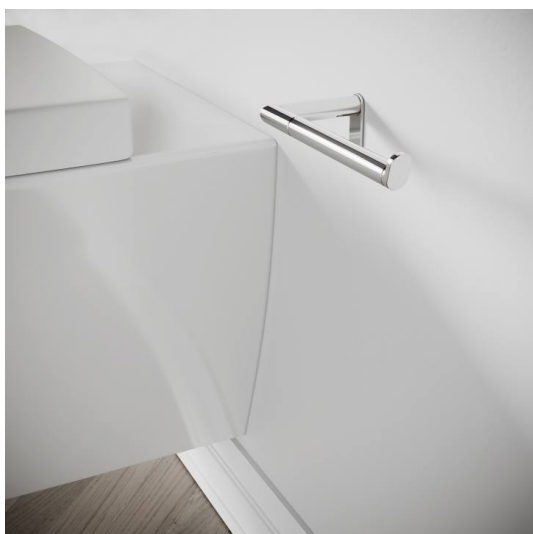

HALI

Toilet roll holder without cover

DIMENSIONS

| | |
|--------|--------|
| Length | 160 mm |
| Width | 73 mm |
| Height | 53 mm |

COLOURS AND FINISHES

■ 004 Chromed

Net weight (kg) : 0.16

TECHNICAL DRAWINGS

HALI

With a refined and sophisticated character, HALI is the quintessence of understated elegance. With discreet proportions and subtle decorative details the collection embodies modern sophistication. Designed for those who seek the finest in design without compromise, HALI offers a premium selection, merging modern functionality with an elegance which is certain to elevate any bathroom space.