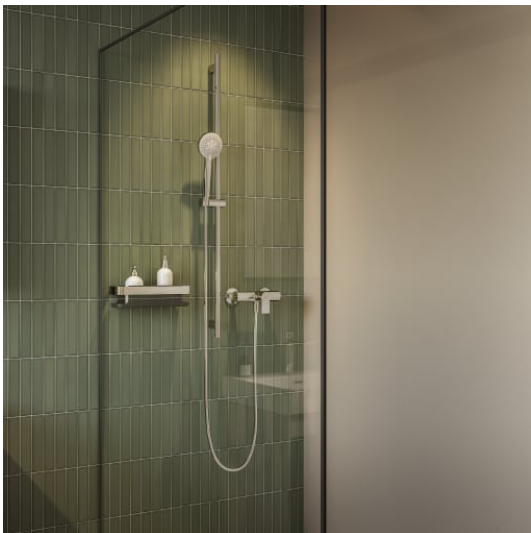

NIARA

Wall basket for shower

DIMENSIONS

Length	300 mm
Width	106 mm
Height	81 mm

COLOURS AND FINISHES

■ 004 Chromed

Commodity Code/Import Code Number for Foreign Trad : 73239300

Net weight (kg) : 0.72

TECHNICAL DRAWINGS

COMPATIBLE WITH

Adhesive kit for shower containers

H380061...0021

NIARA

Architectural forms with NIARA, a comprehensive collection of accessories with a minimalistic design, in a colour palette mirroring LAUFEN faucets for a harmonious aesthetic throughout the bathroom. At the heart of NIARA lies a philosophy that eschews the temporary allure of trends for a focus on sustainability, safety, and strength, offering an enduring design without compromising on style. NIARA, with its rounded form, offers a minimalistic aesthetic and is available in a sophisticated colour palette of six finishes; Chrome, Inox, Rose Gold Polished, Titanium Black Matt, Pale Gold Matt and Rose Gold Brushed.