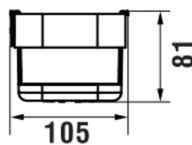

TECHNICAL DRAWINGS