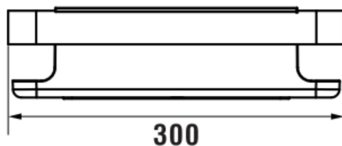

NIARA

Wall basket for shower

DIMENSIONS

Length	300 mm
Width	106 mm
Height	81 mm

COLOURS AND FINISHES

■ 004 Chromed

Commodity Code/Import Code Number for Foreign Trad : 73239300

Net weight (kg) : 0.72

TECHNICAL DRAWINGS

COMPATIBLE WITH

Adhesive kit for shower containers

H380061...0021

NIARA

Architectural forms with NIARA, a comprehensive collection of accessories with a minimalistic design, in a colour palette mirroring LAUFEN faucets for a harmonious aesthetic throughout the bathroom. At the heart of NIARA lies a philosophy that eschews the temporary allure of trends for a focus on sustainability, safety, and strength, offering an enduring design without compromising on style. NIARA, with its rounded form, offers a minimalistic aesthetic and is available in a sophisticated colour palette of six finishes; Chrome, Inox, Rose Gold Polished, Titanium Black Matt, Pale Gold Matt and Rose Gold Brushed.