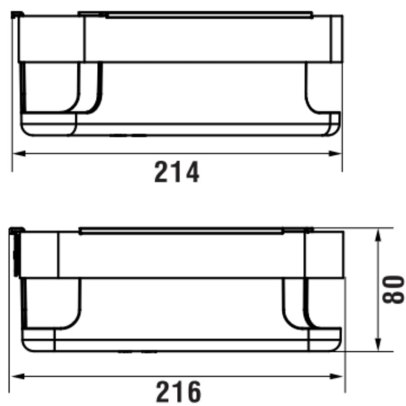

NIARA

Corner wall basket for shower

DIMENSIONS

Length	214 mm
Width	214 mm
Height	80 mm

COLOURS AND FINISHES

■	004 Chromed
---	-------------

Commodity Code/Import Code Number for
Foreign Trad : 73239300

Net weight (kg) : 0.75

TECHNICAL DRAWINGS

COMPATIBLE WITH

Adhesive kit for shower
containers

H380061...0021

NIARA

Architectural forms with NIARA, a comprehensive collection of accessories with a minimalistic design, in a colour palette mirroring LAUFEN faucets for a harmonious aesthetic throughout the bathroom. At the heart of NIARA lies a philosophy that eschews the temporary allure of trends for a focus on sustainability, safety, and strength, offering an enduring design without compromising on style. NIARA, with its rounded form, offers a minimalistic aesthetic and is available in a sophisticated colour palette of six finishes; Chrome, Inox, Rose Gold Polished, Titanium Black Matt, Pale Gold Matt and Rose Gold Brushed.