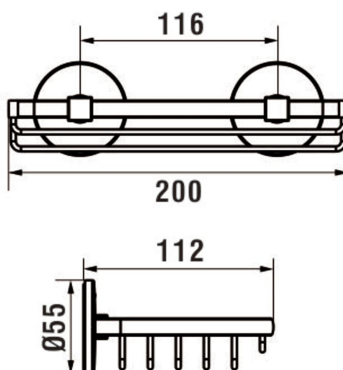

## Basket

DIMENSIONS

Length	200 mm
Width	112 mm
Height	55 mm

COLOURS AND FINISHES

■ 004 Chromed

Commodity Code/Import Code Number for Foreign Trad : 73239300

Net weight (kg) : 0.44

### TECHNICAL DRAWINGS