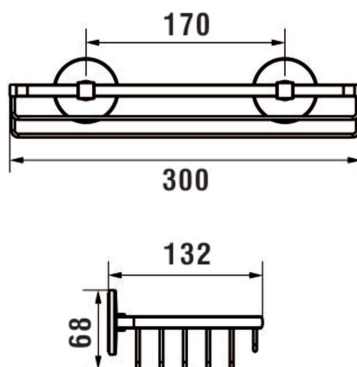

#### DIMENSIONS

|        |        |
|--------|--------|
| Length | 300 mm |
| Width  | 132 mm |
| Height | 68 mm  |

#### COLOURS AND FINISHES

■ 004 Chromed

Commodity Code/Import Code Number for Foreign Trad : 73239300

Net weight (kg) : 0.56

#### TECHNICAL DRAWINGS