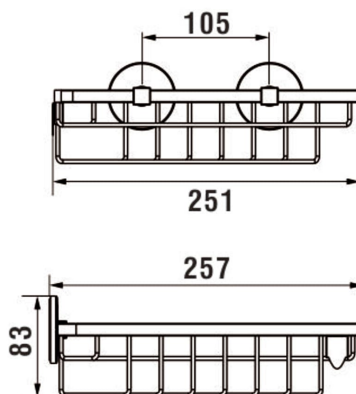

TECHNICAL DRAWINGS