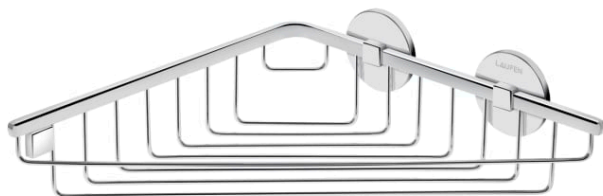

CANA

Corner basket

DIMENSIONS

Length	250 mm
Width	257 mm
Height	83 mm

COLOURS AND FINISHES

■ 004 Chromed

Commodity Code/Import Code Number for Foreign Trad : 73239300

Net weight (kg) : 0.58

TECHNICAL DRAWINGS

CANA

Unlock the design potential of your bathroom by placing accessories precisely where you desire. CANA is a refreshingly simple yet profoundly functional collection, offering straightforward, unadorned products that appeal to a desire for simplicity. Perfect for the modern nomad, CANA accessories can be effortlessly uninstalled, allowing you to bring a piece of home with you, no matter where life takes you.