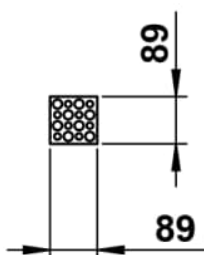

### DIMENSIONS

Length	89 mm
Width	89 mm
Height	44 mm

### COLOURS AND FINISHES

#option

000 - standard option

Commodity Code/Import Code Number for Foreign Trad : 73249000  
Installation type : Wall-mounted

Material : Wood  
Net weight (kg) : 0.1

Shape : Rectangular

## TECHNICAL DRAWINGS