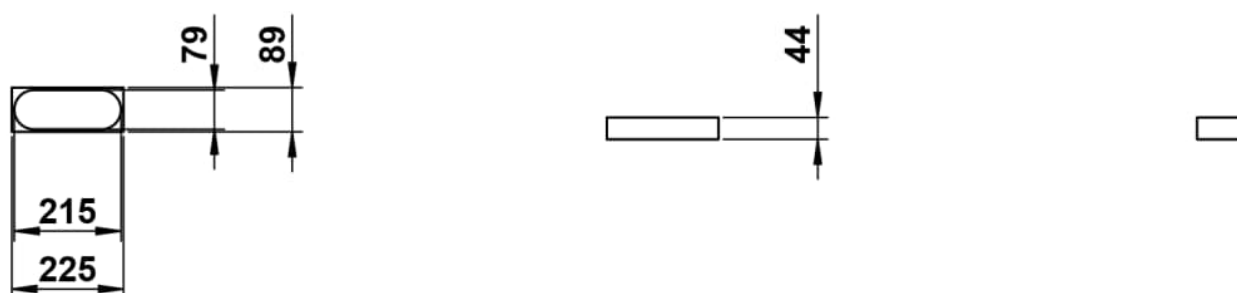

ASSIST

Box, American walnut, oiled, with oval cutout

DIMENSIONS

Length	225 mm
Width	89 mm
Height	44 mm

COLOURS AND FINISHES

Installation type : Wall-mounted

Material : Wood

Net weight (kg) : 0.4

Shape : Rectangular

TECHNICAL DRAWINGS

ASSIST

ASSIST is more than just a functional accessory – it is an architectural statement. With its floating lightness and uncompromising linearity, ASSIST introduces a new dimension of design into the bathroom. The shelves provide space for everyday essentials without creating visual clutter. Whether in private bathrooms or high-end commercial spaces, its understated design integrates seamlessly, allowing materials and forms to take center stage. ASSIST is the perfect addition to spaces that are not merely designed, but composed.