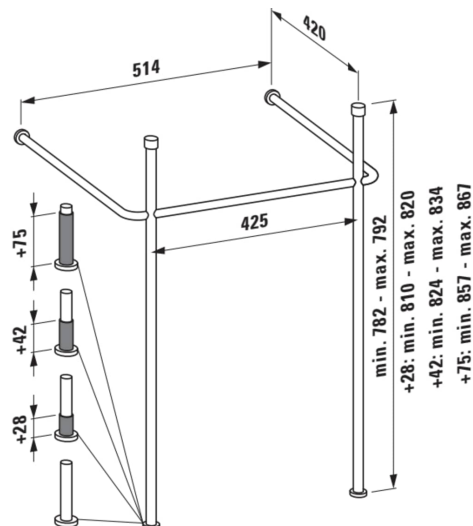

LANI

LANI Towel frame 550 x 420 for washbasins MEDA, LUA, LAUFEN PRO S

DIMENSIONS

Length	515 mm
Width	420 mm
Height	875 mm

COLOURS AND FINISHES

■ 004 Chromed

Commodity Code/Import Code Number for
Foreign Trad : 94039090

Net weight (kg) : 1.56

TECHNICAL DRAWINGS

COMPATIBLE WITH

Washbasin
H810112...1041

Washbasin, undersurface
ground
H816112...1041

Washbasin
H810862...1041

Washbasin
H810862...1081

Washbasin
H810862...1091