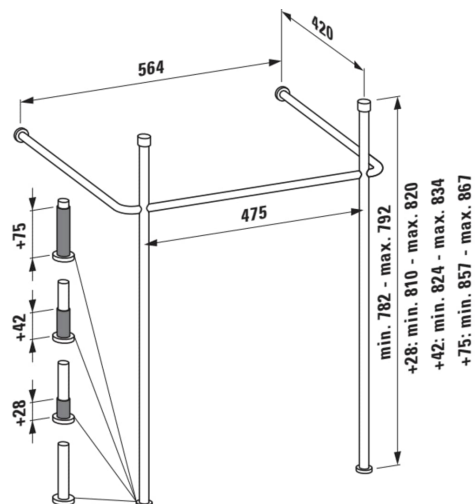

LANI

LANI Towel frame 600 x 420 for washbasins
Kartell • LAUFEN, MEDA, LUA, LAUFEN PRO
S

DIMENSIONS

Length	565 mm
Width	420 mm
Height	875 mm

COLOURS AND FINISHES

■ 004 Chromed

Commodity Code/Import Code Number for
Foreign Trad : 94039100

Net weight (kg) : 1.58

TECHNICAL DRAWINGS

COMPATIBLE WITH

Washbasin
H810113...1041

Washbasin, undersurface
ground
H816113...1041

Washbasin, shelf right
H817111...1041

Washbasin, shelf left
H817112...1041

Washbasin
H810333...1041