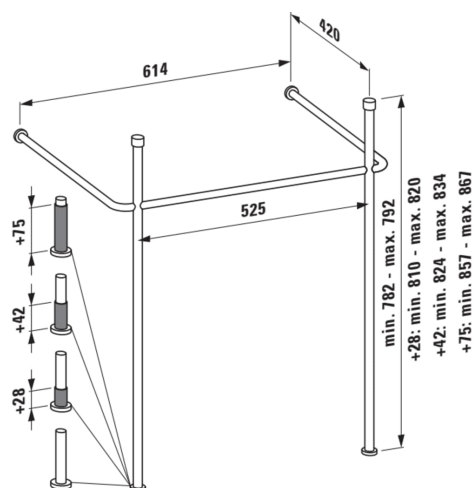

LANI

LANI Towel frame 650 x 420 for washbasins MEDA, LUA, LAUFEN PRO S

DIMENSIONS

Length	615 mm
Width	420 mm
Height	875 mm

COLOURS AND FINISHES

■ 004 Chromed

Commodity Code/Import Code Number for
Foreign Trad : 94039090

Net weight (kg) : 1.6

TECHNICAL DRAWINGS

COMPATIBLE WITH

Washbasin
H810114...1041

Washbasin, undersurface
ground
H816114...1041

Washbasin
H810864...1041

Washbasin
H810864...1081

Washbasin
H810864...1091