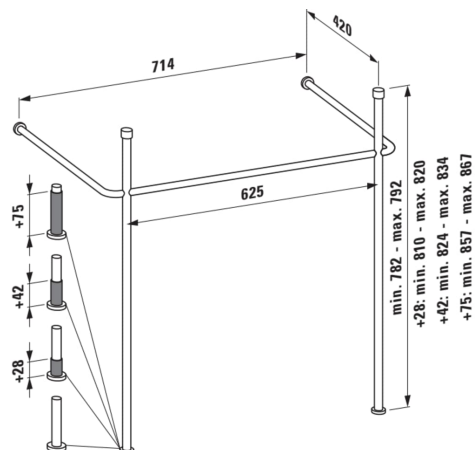

LANI

LANI Towel frame 750 x 420 for washbasins LUA

DIMENSIONS

Length	715 mm
Width	420 mm
Height	875 mm

COLOURS AND FINISHES

■ 004 Chromed

Net weight (kg) : 1.64

TECHNICAL DRAWINGS

Washbasin, shelf left
H817085...1041

Washbasin, shelf right
H817086...1041

Washbasin
H810087...1041

Washbasin, undersurface
ground
H816087...1041

LANI

Slim lines, generous storage, and a quiet presence that leaves room for the rituals of everyday life. Created with designer Toan Nguyen, LAUFEN presents a versatile furniture collection featuring considered storage options, premium details and long-lasting, sustainable design.