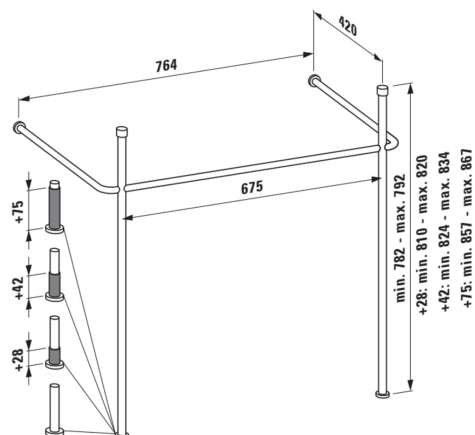

LANI

LANI Towel frame 800 x 420 for washbasins
Kartell • LAUFEN, MEDA, LUA, LAUFEN PRO
S

DIMENSIONS

Length	765 mm
Width	420 mm
Height	875 mm

COLOURS AND FINISHES

■ 004 Chromed

Commodity Code/Import Code Number for
Foreign Trad : 94039090

Net weight (kg) : 1.66

TECHNICAL DRAWINGS

COMPATIBLE WITH

Washbasin
H810117...1041

Washbasin, shelf left
H817115...1041

Washbasin, shelf right
H817116...1041

Washbasin, with side shelves
H810119...1041

Washbasin, with side shelves, undersurface ground
H816119...1041