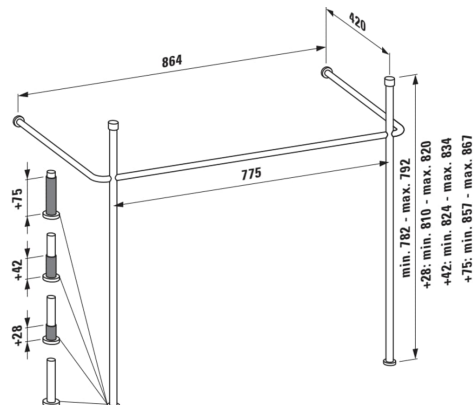

LANI

LANI Towel frame 900 x 420 for washbasins Kartell • LAUFEN

DIMENSIONS

Length	865 mm
Width	420 mm
Height	875 mm

COLOURS AND FINISHES

■ 004 Chromed

Commodity Code/Import Code Number for
Foreign Trad : 94039090

Net weight (kg) : 1.69

TECHNICAL DRAWINGS

COMPATIBLE WITH

Washbasin, shelf right,
with concealed outlet

H810338...1121

Washbasin, shelf left, with
concealed outlet

H810339...1111

Washbasin

H810282...1041

Small washbasin round,
shelf right, cutable to 430
mm

H815283...1051

Small washbasin round,
shelf left

H815284...1061

Washbasin, undersurface
ground

H816282...1041

LANI