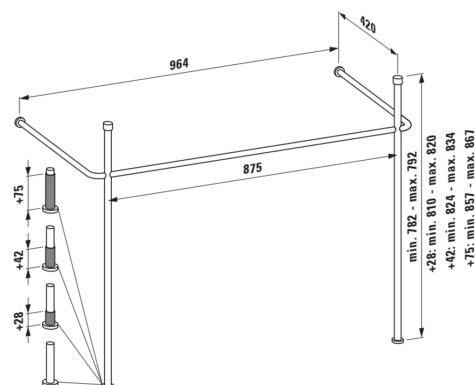

### DIMENSIONS

Length	965 mm
Width	420 mm
Height	875 mm

## TECHNICAL DRAWINGS

COMPATIBLE WITH

Washbasin, with side shelves

**H810119...1041**

Washbasin, shelf left

**H817117...1041**

Washbasin, shelf right

**H817118...1041**