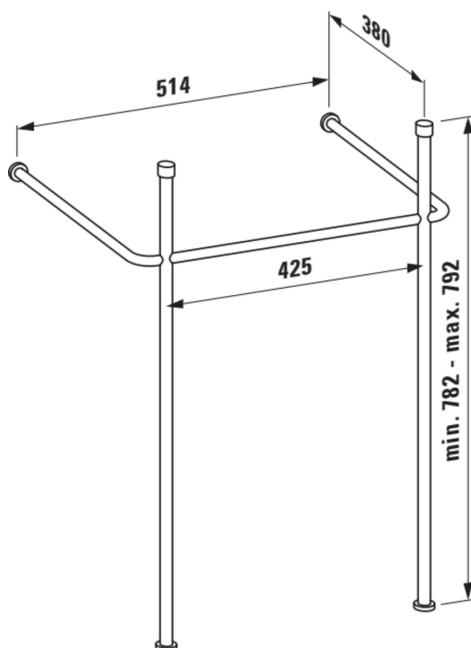

LANI

LANI Towel frame 550 x 380 for washbasin VAL

DIMENSIONS

Length	515 mm
Width	380 mm
Height	785 mm

COLOURS AND FINISHES

■ 004 Chromed

Commodity Code/Import Code Number for
Foreign Trad : 94039090

Net weight (kg) : 1.42

TECHNICAL DRAWINGS

COMPATIBLE WITH

Washbasin

H810282...1041

LANI

Slim lines, generous storage, and a quiet presence that leaves room for the rituals of everyday life. Created with designer Toan Nguyen, LAUFEN presents a versatile furniture collection featuring considered storage options, premium details and long-lasting, sustainable design.