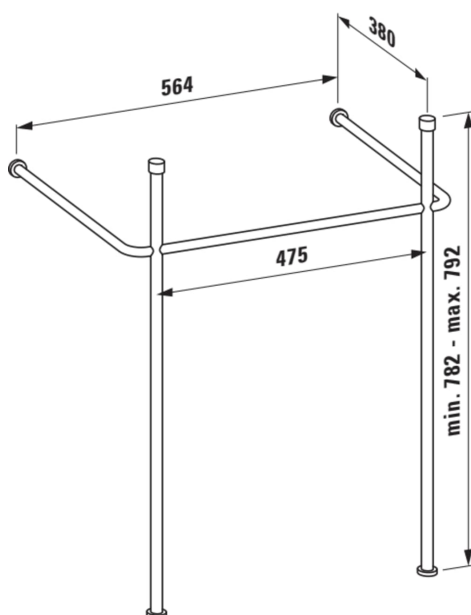

LANI

LANI Towel frame 600 x 380 for washbasin VAL

DIMENSIONS

Length	565 mm
Width	380 mm
Height	785 mm

COLOURS AND FINISHES

■ 004 Chromed

Commodity Code/Import Code Number for
Foreign Trad : 94039090

Net weight (kg) : 1.43

TECHNICAL DRAWINGS

COMPATIBLE WITH

Washbasin

H810283...1041

LANI

Slim lines, generous storage, and a quiet presence that leaves room for the rituals of everyday life. Created with designer Toan Nguyen, LAUFEN presents a versatile furniture collection featuring considered storage options, premium details and long-lasting, sustainable design.