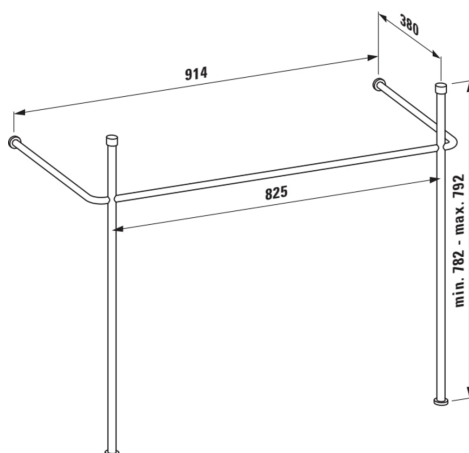

LANI

LANI Towel frame 950 x 380 for washbasin VAL

DIMENSIONS

Length	915 mm
Width	380 mm
Height	785 mm

COLOURS AND FINISHES

■ 004 Chromed

Commodity Code/Import Code Number for Foreign Trad : 94039090

Net weight (kg) : 1.61

TECHNICAL DRAWINGS

COMPATIBLE WITH

Washbasin

H810287...1041

LANI

Slim lines, generous storage, and a quiet presence that leaves room for the rituals of everyday life. Created with designer Toan Nguyen, LAUFEN presents a versatile furniture collection featuring considered storage options, premium details and long-lasting, sustainable design.