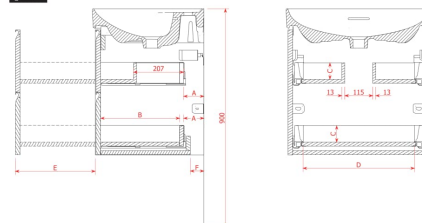

BASE

Wall cabinet, with small projection, 1 door, left hinged, design matches vanity units

DIMENSIONS

Length	350 mm
Width	185 mm
Height	700 mm

COLOURS AND FINISHES

	260 White Matt

Commodity Code/Import Code Number for Foreign Trad : 94036090

Doors and drawers combination : 1 door

Furniture configuration : Doors

Installation type : Wall-hung

Net weight (kg) : 9.5

TECHNICAL DRAWINGS

LAUFEN

MEDA

	"A" in mm	"B" in mm	"C" in mm	"D" in mm	"E" in mm	"F" in mm
4.2156.2	83	326	68	409	314	56
4.2157.2	83	326	68	459	314	56
4.2172.2	83	326	68	459	314	56
4.2173.2	83	326	68	459	314	56
4.2158.2	83	326	68	511	314	56
4.2159.2	83	326	68	659	314	56
4.2160.2	83	326	68	659	314	56
4.2161.2	83	326	68	659	314	56
4.2162.2	83	326	68	859	314	56
4.2174.2	83	326	68	859	314	56

© 2024 LAUFEN BATHROOMS

1