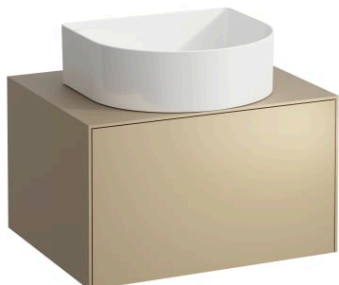

SONAR

Drawer element, 1 drawer, matching bowl washbasins H812340, H812341, H812342, H812343, centre cut-out

DIMENSIONS

Length	575 mm
Width	455 mm
Height	340 mm

COLOURS AND FINISHES

■	040 Gold (lacquered)
---	----------------------