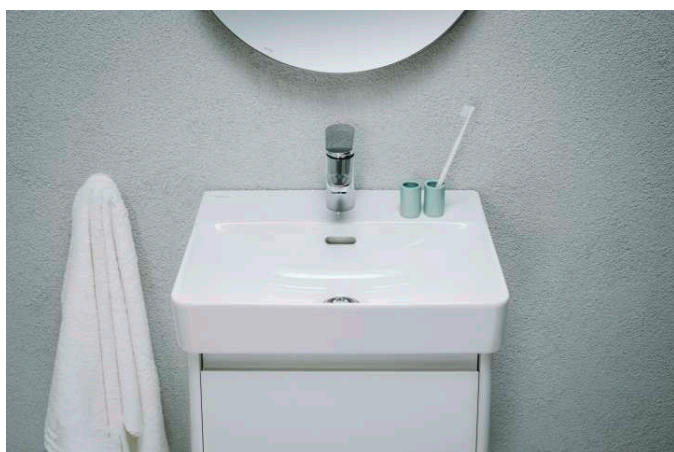

COMPATIBLE WITH

Small washbasin

H815861...1041

Small washbasin

H815861...1091

Small washbasin

H815861...1421

Small washbasin

H815861...1561

Small washbasin

H815961...1041