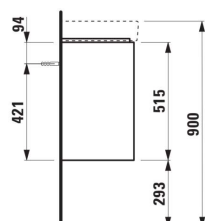

### DIMENSIONS

Length	420 mm
Width	320 mm
Height	515 mm

Door type : Hinged

Doors and drawers combination : 1 door

Furniture configuration : Doors

Installation type : Wall-hung

Internal shelves : 1

Leg material/finish : Chrome

Leg maximum height (mm) : 293

Material : MDF

Net weight (kg) : 11.2

Shelf material : Glass

## TECHNICAL DRAWINGS