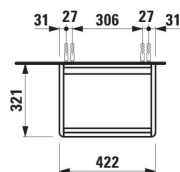

### DIMENSIONS

Length	420 mm
Width	320 mm
Height	515 mm

Door type : Hinged

Doors and drawers combination : 1 door

Furniture configuration : Doors

Installation type : Wall-hung

Internal shelves : 1

Leg material/finish : Chrome

Leg maximum height (mm) : 293

Material : MDF

Net weight (kg) : 11.2

Shelf material : Glass

## TECHNICAL DRAWINGS