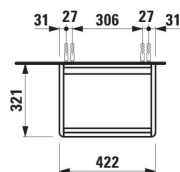

BASE 2.0

Vanity unit, 1 door, hinge right, matches washbasin PRO S H815961 / PRO X 815861

DIMENSIONS

Length	420 mm
Width	320 mm
Height	515 mm

COLOURS AND FINISHES

	260 White Matt
---	----------------

Adjustable legs

Installation type : Wall-hung

Internal shelves : 1

Leg material/finish : Chrome

Leg maximum height (mm) : 293

Material : MDF

Net weight (kg) : 11.2

Shelf material : Glass

TECHNICAL DRAWINGS