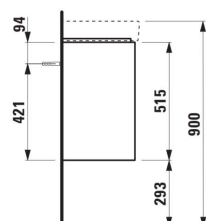

BASE 2.0

Vanity unit, 1 door, hinge right, matches washbasin PRO S H815961 / PRO X 815861

DIMENSIONS

Length	420 mm
Width	320 mm
Height	515 mm

COLOURS AND FINISHES

	260 White Matt
---	----------------

Adjustable legs

Installation type : Wall-hung

Internal shelves : 1

Leg material/finish : Chrome

Leg maximum height (mm) : 293

Material : MDF

Net weight (kg) : 11.2

Shelf material : Glass

TECHNICAL DRAWINGS