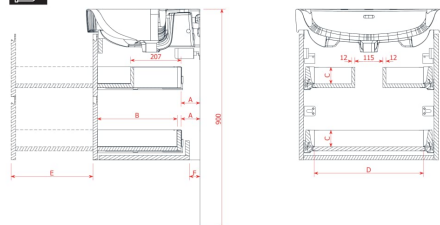

BASE 2.0

Vanity unit, 2 drawers, matches washbasin
PRO S H810962 / PRO X 810862

DIMENSIONS

Length	520 mm
Width	445 mm
Height	515 mm

COLOURS AND FINISHES

	260 White Matt
---	----------------

- Adjustable legs
- Basin position : Central
- Closing and opening system : Soft close drawers
- Doors and drawers combination : 2 drawers

- Furniture configuration : Drawers
- Installation type : Wall-hung
- Leg material/finish : Chrome
- Leg maximum height (mm) : 283

- Material : MDF
- Net weight (kg) : 22.2
- Organiser boxes : 1

TECHNICAL DRAWINGS

LAUFEN

BASE 2.0 for PRO S-X

	"A" in mm	"B" in mm	"C" in mm	"D" in mm	"E" in mm	"F" in mm
4.1125.2	77	246	68	395	236	50
4.1126.2	77	246	68	446	236	50
4.1124.2	82	326	68	395	316	55
4.1127.2	82	326	68	446	316	55
4.1128.2	82	326	68	495	316	55
4.1129.2	82	326	68	543	316	55
4.1130.2	82	326	68	695	316	55
4.1131.2	82	326	68	895	316	55
4.1132.2	82	326	68	1,042	316	55
4.1132.4	82	326	68	460	316	55
4.1133.4	82	326	68	511	316	55