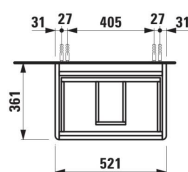

**BASE 2.0**

Vanity unit, 2 drawers, matches washbasin  
 PRO S H818958 / PRO X H818862

**DIMENSIONS**

Length	520 mm
Width	360 mm
Height	515 mm

**COLOURS AND FINISHES**

	260 White Matt
---	----------------

Installation type : Wall-hung

Leg material/finish : Chrome

Leg maximum height (mm) : 283

Material : MDF

Net weight (kg) : 18.5

**TECHNICAL DRAWINGS**

COMPATIBLE WITH

Washbasin 'compact'