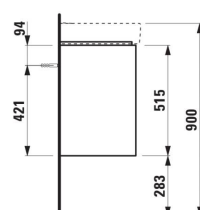

**BASE 2.0**

Vanity unit, 2 drawers, matches washbasin  
 PRO S H818958 / PRO X H818862

**DIMENSIONS**

Length	520 mm
Width	360 mm
Height	515 mm

**COLOURS AND FINISHES**

	260 White Matt
---	----------------

Installation type : Wall-hung

Leg material/finish : Chrome

Leg maximum height (mm) : 283

Material : MDF

Net weight (kg) : 18.5

**TECHNICAL DRAWINGS**

COMPATIBLE WITH

Washbasin 'compact'