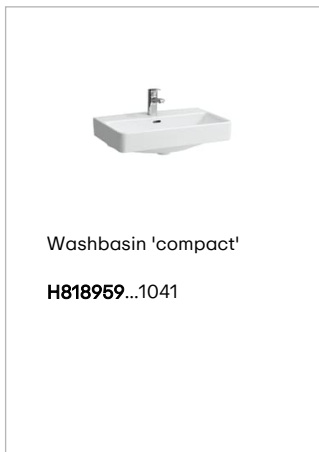

BASE 2.0

Vanity unit, 2 drawers, matches washbasin
 PRO S H818959 / PRO X H818863

DIMENSIONS

Length	570 mm
Width	360 mm
Height	515 mm

COLOURS AND FINISHES

	260 White Matt
---	----------------

Adjustable legs

Basin position : Central

Closing and opening system : Soft close drawers

Doors and drawers combination : 2 drawers

Furniture configuration : Drawers

Installation type : Wall-hung

Leg material/finish : Chrome

Leg maximum height (mm) : 283

Material : MDF

Net weight (kg) : 19.5

TECHNICAL DRAWINGS

COMPATIBLE WITH

BASE 2.0

Evolving a classic – a subtle restyle to a timeless design, maintaining its signature appeal while enhancing its versatility and puristic aesthetic.

Rounded corners, integrated J-type handles and anthracite interiors create a refined, seamless look, while full extension drawers with soft-close and a handy drawer organizer ensure practicality.

Available in over 40 colour options, BASE 2.0 is the perfect companion for PRO S and VAL washbasins, offering a solution for any bathroom style.