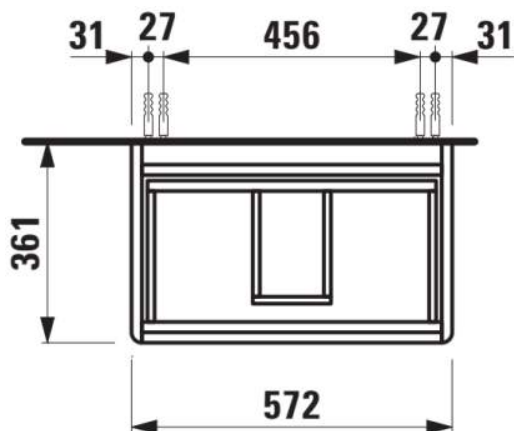

BASE 2.0

Vanity unit, 2 drawers, matches washbasin
 PRO S H818959 / PRO X H818863

DIMENSIONS

Length	570 mm
Width	360 mm
Height	515 mm

COLOURS AND FINISHES

	260 White Matt
---	----------------

Adjustable legs

Basin position : Central

Closing and opening system : Soft close drawers

Doors and drawers combination : 2 drawers

Furniture configuration : Drawers

Installation type : Wall-hung

Leg material/finish : Chrome

Leg maximum height (mm) : 283

Material : MDF

Net weight (kg) : 19.5

TECHNICAL DRAWINGS

COMPATIBLE WITH

BASE 2.0

Evolving a classic – a subtle restyle to a timeless design, maintaining its signature appeal while enhancing its versatility and puristic aesthetic.