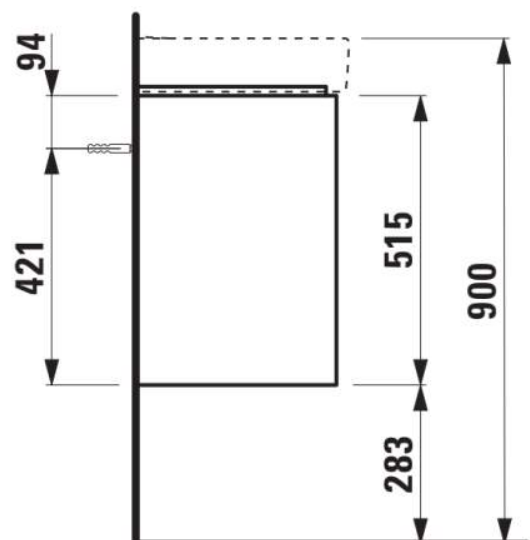

BASE 2.0

Vanity unit, 2 drawers, matches washbasin
 PRO S H818959 / PRO X H818863

DIMENSIONS

Length	570 mm
Width	360 mm
Height	515 mm

COLOURS AND FINISHES

	260 White Matt
---	----------------

Adjustable legs

Basin position : Central

Closing and opening system : Soft close drawers

Doors and drawers combination : 2 drawers

Furniture configuration : Drawers

Installation type : Wall-hung

Leg material/finish : Chrome

Leg maximum height (mm) : 283

Material : MDF

Net weight (kg) : 19.5

TECHNICAL DRAWINGS

COMPATIBLE WITH

BASE 2.0

Evolving a classic – a subtle restyle to a timeless design, maintaining its signature appeal while enhancing its versatility and puristic aesthetic.