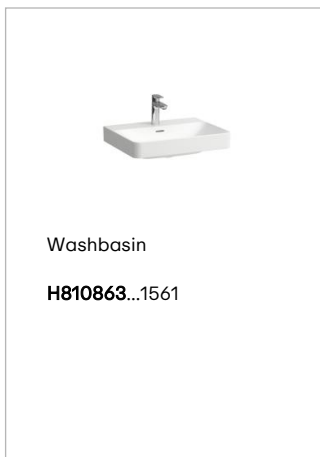

COMPATIBLE WITH