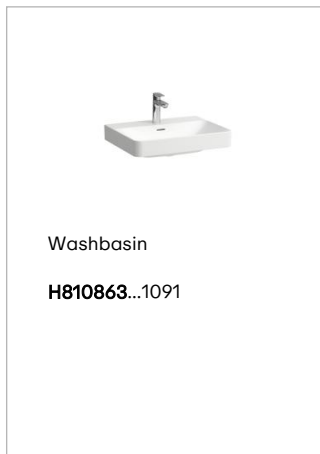

COMPATIBLE WITH