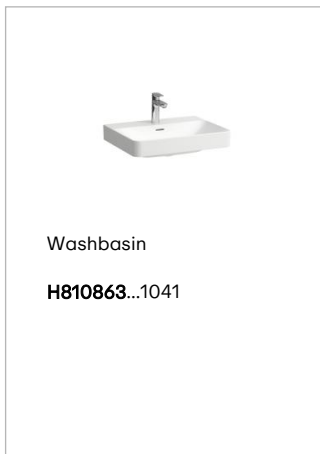

COMPATIBLE WITH