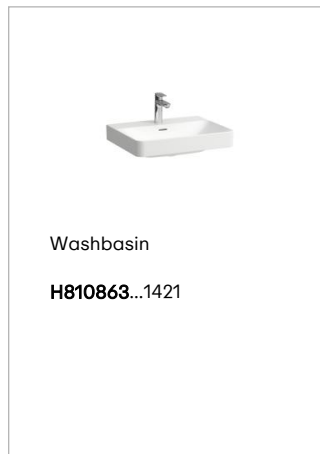

COMPATIBLE WITH