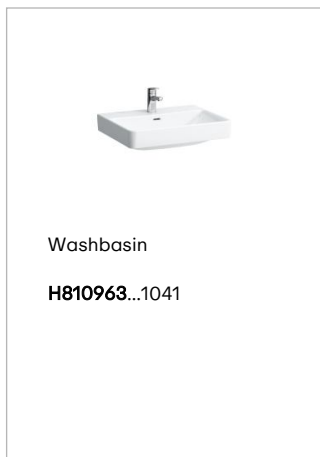

COMPATIBLE WITH