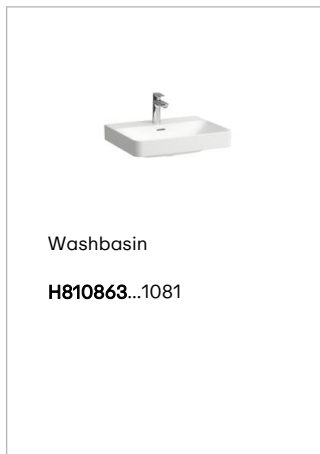

COMPATIBLE WITH