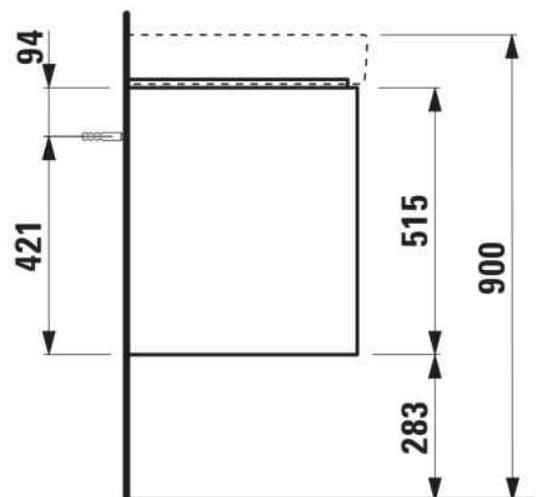

BASE 2.0

Vanity unit, 2 drawers, matches washbasin
 PRO S H810967 / PRO X H810865

DIMENSIONS

Length	670 mm
Width	445 mm
Height	515 mm

COLOURS AND FINISHES

	260 White Matt
---	----------------

Adjustable legs

Basin position : Central

Closing and opening system : Soft close drawers

Commodity Code/Import Code Number for Foreign Trad : 94036090

Doors and drawers combination : 2 drawers

Furniture configuration : Drawers

Installation type : Wall-hung

Leg material/finish : Chrome

Leg maximum height (mm) : 283

Material : MDF

Net weight (kg) : 25.5

Organiser boxes : 1

TECHNICAL DRAWINGS

COMPATIBLE WITH