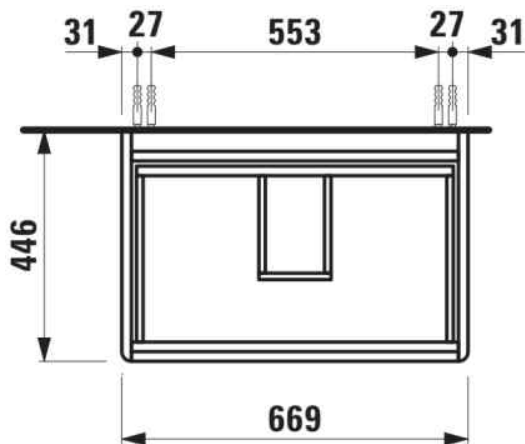

BASE 2.0

Vanity unit, 2 drawers, matches washbasin
 PRO S H810967 / PRO X H810865

DIMENSIONS

Length	670 mm
Width	445 mm
Height	515 mm

COLOURS AND FINISHES

	260 White Matt
---	----------------

Adjustable legs

Installation type : Wall-hung

Leg material/finish : Chrome

Leg maximum height (mm) : 283

Material : MDF

Net weight (kg) : 25.5

Organiser boxes : 1

TECHNICAL DRAWINGS

COMPATIBLE WITH