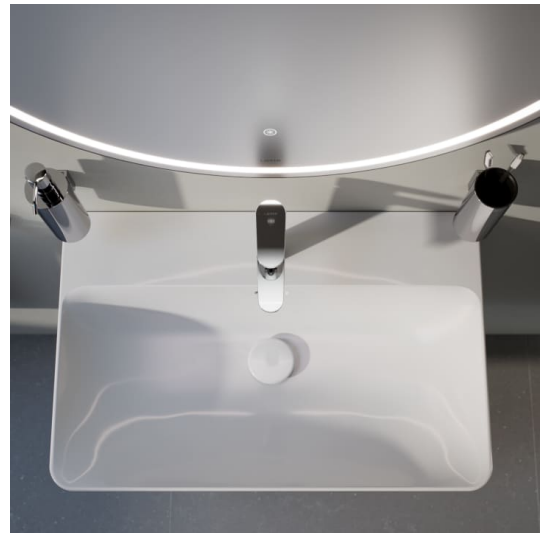

BASE 2.0

Vanity unit, 2 drawers, matches washbasin
 PRO S H810967 / PRO X H810865

DIMENSIONS

Length	670 mm
Width	445 mm
Height	515 mm

COLOURS AND FINISHES

	260 White Matt
---	----------------

Adjustable legs

Installation type : Wall-hung

Leg material/finish : Chrome

Leg maximum height (mm) : 283

Material : MDF

Net weight (kg) : 25.5

Organiser boxes : 1

TECHNICAL DRAWINGS

COMPATIBLE WITH

Washbasin

H810967...1041

BASE 2.0

Evolving a classic – a subtle restyle to a timeless design, maintaining its signature appeal while enhancing its versatility and puristic aesthetic.

Rounded corners, integrated J-type handles and anthracite interiors create a refined, seamless look, while full extension drawers with soft-close and a handy drawer organizer ensure practicality.