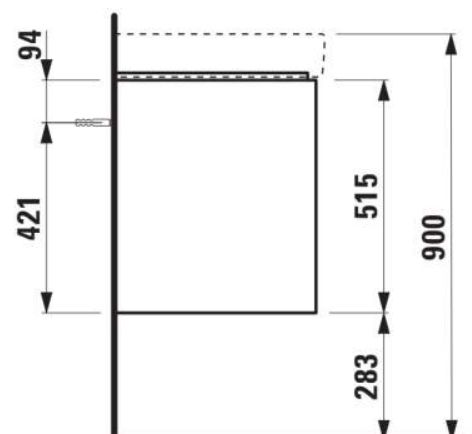

BASE 2.0

Vanity unit, 2 drawers, matches washbasin
PRO S H813966 / PRO X 810869

DIMENSIONS

Length	1020 mm
Width	445 mm
Height	515 mm

COLOURS AND FINISHES

	260 White Matt
---	----------------

Adjustable legs

Installation type : Wall-hung

Leg material/finish : Chrome

Leg maximum height (mm) : 283

Material : MDF

Net weight (kg) : 33.4

Organiser boxes : 1

TECHNICAL DRAWINGS

COMPATIBLE WITH

Washbasin, with side shelves
H810869...1041

Washbasin, with side shelves
H810869...1081

Washbasin, with side shelves
H810869...1091

Washbasin, with side shelves
H810869...1111

Washbasin, with side shelves
H810869...1121