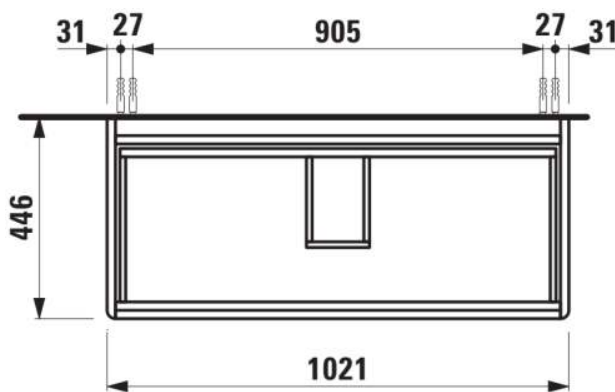

BASE 2.0

Vanity unit, 2 drawers, matches washbasin
PRO S H813966 / PRO X 810869

DIMENSIONS

Length	1020 mm
Width	445 mm
Height	515 mm

COLOURS AND FINISHES

	260 White Matt
---	----------------

Adjustable legs

Basin position : Central

Closing and opening system : Soft close drawers

Commodity Code/Import Code Number for Foreign Trad : 94036090

Doors and drawers combination : 2 drawers

Furniture configuration : Drawers

Installation type : Wall-hung

Leg material/finish : Chrome

Leg maximum height (mm) : 283

Material : MDF

Net weight (kg) : 33.4

Organiser boxes : 1

TECHNICAL DRAWINGS

COMPATIBLE WITH