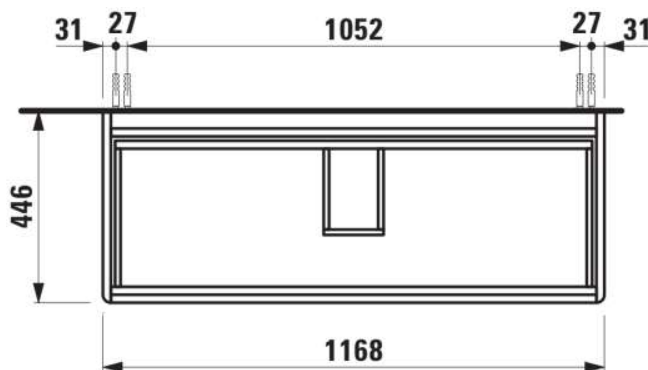

BASE 2.0

Vanity unit, 2 drawers, matches washbasin
PRO S H814965 / PRO X 814861

DIMENSIONS

Length	1170 mm
Width	445 mm
Height	515 mm

COLOURS AND FINISHES

	260 White Matt
-----------------------------------------------------------------------------------	----------------

Adjustable legs

Basin position : Central

Closing and opening system : Soft close drawers

Commodity Code/Import Code Number for Foreign Trad : 94036090

Doors and drawers combination : 2 drawers

Furniture configuration : Drawers

Installation type : Wall-hung

Leg material/finish : Chrome

Leg maximum height (mm) : 283

Material : MDF

Net weight (kg) : 36.5

Organiser boxes : 1

TECHNICAL DRAWINGS

COMPATIBLE WITH