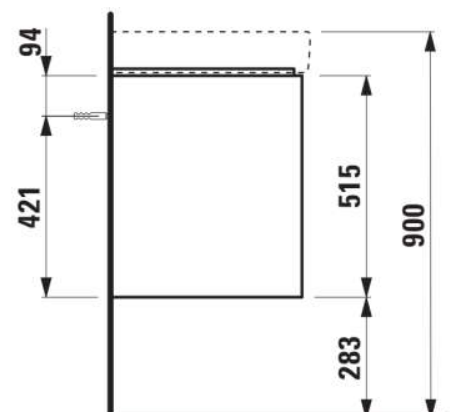

BASE 2.0

Vanity unit, 2 drawers, matches washbasin
PRO S H814965 / PRO X 814861

DIMENSIONS

Length	1170 mm
Width	445 mm
Height	515 mm

COLOURS AND FINISHES

	260 White Matt
-----------------------------------------------------------------------------------	----------------

Adjustable legs

Basin position : Central

Closing and opening system : Soft close drawers

Commodity Code/Import Code Number for Foreign Trad : 94036090

Doors and drawers combination : 2 drawers

Furniture configuration : Drawers

Installation type : Wall-hung

Leg material/finish : Chrome

Leg maximum height (mm) : 283

Material : MDF

Net weight (kg) : 36.5

Organiser boxes : 1

TECHNICAL DRAWINGS

COMPATIBLE WITH