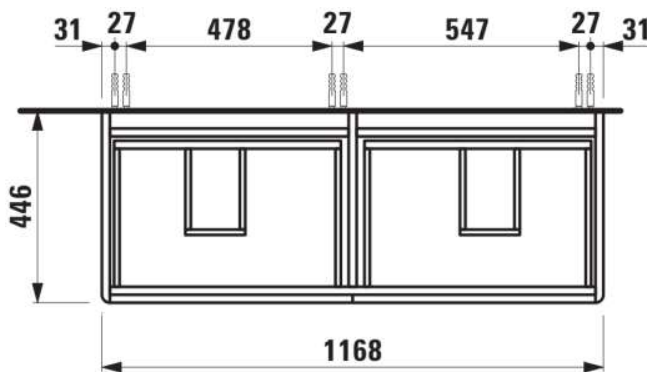

**BASE 2.0**

Vanity unit, 4 drawers, matches washbasin  
PRO S H814966 / PRO X H814862

**DIMENSIONS**

Length	1170 mm
Width	445 mm
Height	515 mm

**COLOURS AND FINISHES**

	260 White Matt
---	----------------

Adjustable legs

Basin position : Left, Right

Closing and opening system : Soft close drawers

Commodity Code/Import Code Number for Foreign Trad : 94036090

Doors and drawers combination : 4 drawers

Furniture configuration : Drawers

Installation type : Wall-hung

Leg material/finish : Chrome

Leg maximum height (mm) : 283

Material : MDF

Net weight (kg) : 44

Organiser boxes : 2

**TECHNICAL DRAWINGS**

COMPATIBLE WITH