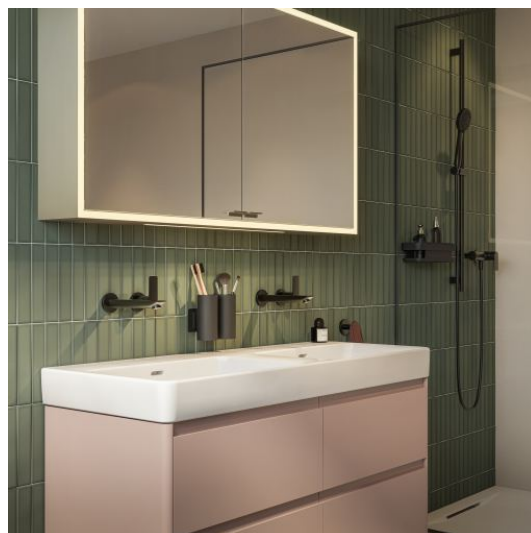

COMPATIBLE WITH

Double washbasin

H814966...1041