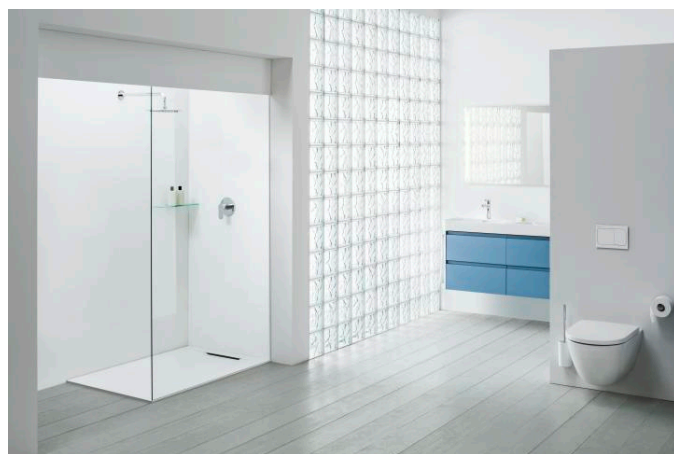

COMPATIBLE WITH

Double washbasin

H814966...1041