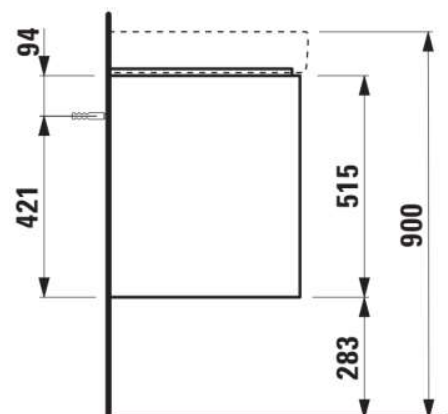

**BASE 2.0**

Vanity unit, 4 drawers, matches washbasin  
PRO S H814966 / PRO X H814862

**DIMENSIONS**

Length	1170 mm
Width	445 mm
Height	515 mm

**COLOURS AND FINISHES**

	260 White Matt
---	----------------

Adjustable legs

Basin position : Left, Right

Closing and opening system : Soft close drawers

Commodity Code/Import Code Number for Foreign Trad : 94036090

Doors and drawers combination : 4 drawers

Furniture configuration : Drawers

Installation type : Wall-hung

Leg material/finish : Chrome

Leg maximum height (mm) : 283

Material : MDF

Net weight (kg) : 44

Organiser boxes : 2

**TECHNICAL DRAWINGS**

COMPATIBLE WITH