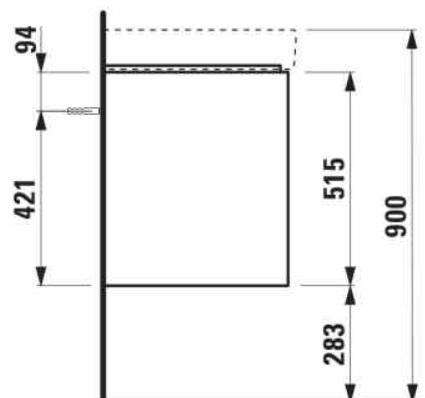

BASE 2.0

Vanity unit, 4 drawers, matches washbasin
PRO S H814968

DIMENSIONS

Length	1270 mm
Width	445 mm
Height	515 mm

COLOURS AND FINISHES

	260 White Matt
---	----------------

Adjustable legs

Basin position : Left, Right

Leg material/finish : Chrome

Leg maximum height (mm) : 283

Material : MDF

Net weight (kg) : 46

Organiser boxes : 2

TECHNICAL DRAWINGS

COMPATIBLE WITH

Double washbasin