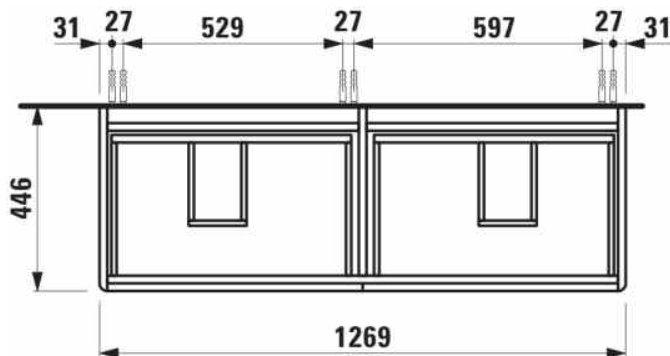

BASE 2.0

Vanity unit, 4 drawers, matches washbasin
PRO S H814968

DIMENSIONS

Length	1270 mm
Width	445 mm
Height	515 mm

COLOURS AND FINISHES

	260 White Matt
---	----------------

Adjustable legs

Basin position : Left, Right

Leg material/finish : Chrome

Leg maximum height (mm) : 283

Material : MDF

Net weight (kg) : 46

Organiser boxes : 2

TECHNICAL DRAWINGS

COMPATIBLE WITH

Double washbasin