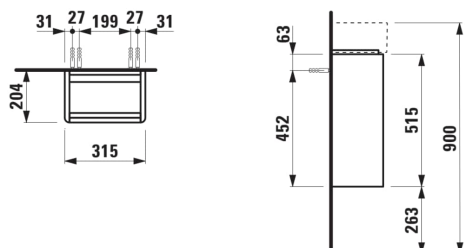

TECHNICAL DRAWINGS