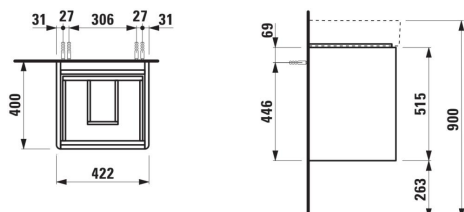

BASE 2.0

Vanity unit, 2 drawers, matches washbasin
VAL H815281

DIMENSIONS

Length	420 mm
Width	400 mm
Height	515 mm

COLOURS AND FINISHES

	260 White Matt
---	----------------

Adjustable legs

Basin position : Central

Leg material/finish : Chrome

Leg maximum height (mm) : 263

Material : MDF

Net weight (kg) : 18

Organiser boxes : 1

TECHNICAL DRAWINGS

COMPATIBLE WITH

Small washbasin