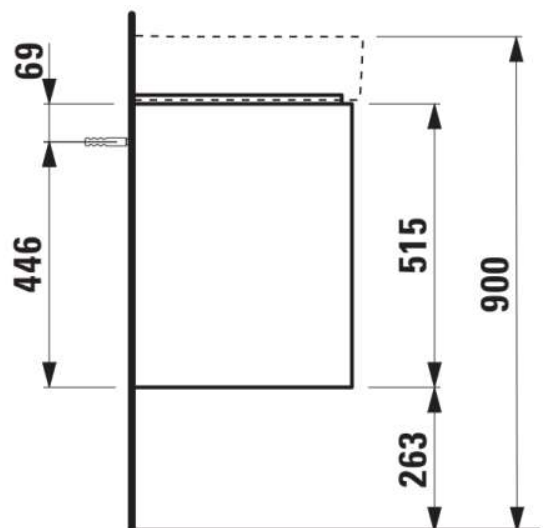

BASE 2.0

Vanity unit, 2 drawers, matches washbasin
VAL H810283

DIMENSIONS

Length	570 mm
Width	400 mm
Height	515 mm

COLOURS AND FINISHES

	260 White Matt
---	----------------

Adjustable legs

Basin position : Central

Leg material/finish : Chrome

Leg maximum height (mm) : 263

Material : MDF

Net weight (kg) : 21.7

Organiser boxes : 1

TECHNICAL DRAWINGS

COMPATIBLE WITH

Washbasin