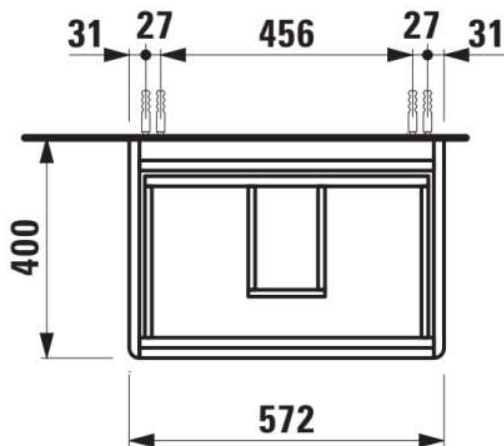

BASE 2.0

Vanity unit, 2 drawers, matches washbasin
VAL H810283

DIMENSIONS

Length	570 mm
Width	400 mm
Height	515 mm

COLOURS AND FINISHES

	260 White Matt
---	----------------

Adjustable legs

Basin position : Central

Leg material/finish : Chrome

Leg maximum height (mm) : 263

Material : MDF

Net weight (kg) : 21.7

Organiser boxes : 1

TECHNICAL DRAWINGS

COMPATIBLE WITH

Washbasin