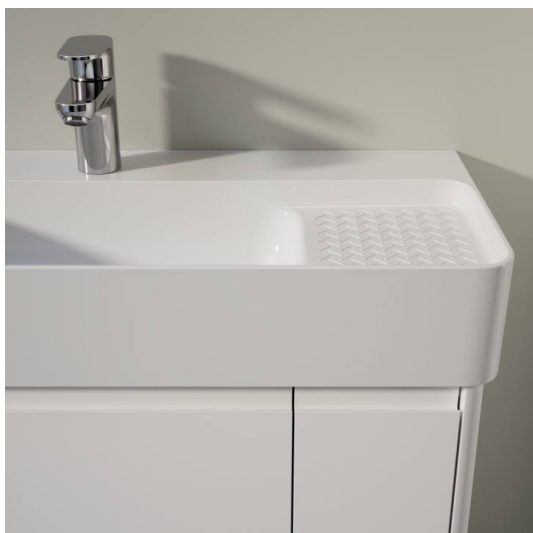

BASE 2.0

Vanity unit, 2 doors, matches washbasin VAL H815285

DIMENSIONS

Length	570 mm
Width	295 mm
Height	515 mm

COLOURS AND FINISHES

	260 White Matt
---	----------------

Adjustable legs

Basin position : Central

Internal shelves : 1

Leg material/finish : Chrome

Leg maximum height (mm) : 263

Material : MDF

Net weight (kg) : 13

Shelf material : Glass

TECHNICAL DRAWINGS

COMPATIBLE WITH

Washbasin 'compact',
with semi-wet area right

H815285...1041

BASE 2.0

Evolving a classic – a subtle restyle to a timeless design, maintaining its signature appeal while enhancing its versatility and puristic aesthetic.

Rounded corners, integrated J-type handles and anthracite interiors create a refined, seamless look, while full extension drawers with soft-close and a handy drawer organizer ensure practicality.

Available in over 40 colour options, BASE 2.0 is the perfect companion for PRO S and VAL washbasins, offering a solution for any bathroom style.