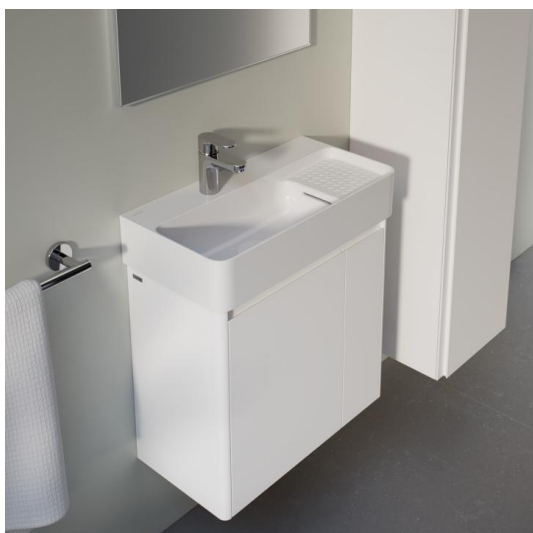

BASE 2.0

Vanity unit, 2 doors, matches washbasin VAL H815285

DIMENSIONS

Length	570 mm
Width	295 mm
Height	515 mm

COLOURS AND FINISHES

	260 White Matt
---	----------------

Adjustable legs

Basin position : Central

Internal shelves : 1

Leg material/finish : Chrome

Leg maximum height (mm) : 263

Material : MDF

Net weight (kg) : 13

Shelf material : Glass

TECHNICAL DRAWINGS

COMPATIBLE WITH

Washbasin 'compact',
with semi-wet area right

H815285...1041

BASE 2.0

Evolving a classic – a subtle restyle to a timeless design, maintaining its signature appeal while enhancing its versatility and puristic aesthetic.

Rounded corners, integrated J-type handles and anthracite interiors create a refined, seamless look, while full extension drawers with soft-close and a handy drawer organizer ensure practicality.

Available in over 40 colour options, BASE 2.0 is the perfect companion for PRO S and VAL washbasins, offering a solution for any bathroom style.