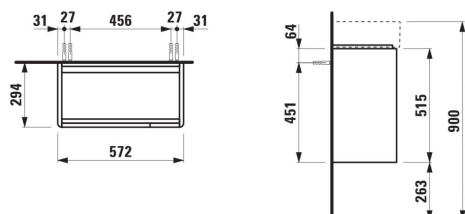

BASE 2.0

Vanity unit, 2 doors, matches washbasin VAL H815285

DIMENSIONS

Length	570 mm
Width	295 mm
Height	515 mm

COLOURS AND FINISHES

	260 White Matt
---	----------------

Adjustable legs

Basin position : Central

Internal shelves : 1

Leg material/finish : Chrome

Leg maximum height (mm) : 263

Material : MDF

Net weight (kg) : 13

Shelf material : Glass

TECHNICAL DRAWINGS

COMPATIBLE WITH