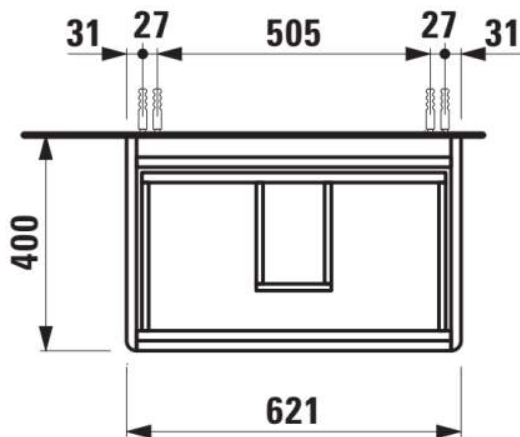

BASE 2.0

Vanity unit, 2 drawers, matches washbasin
VAL H810284

DIMENSIONS

Length	620 mm
Width	400 mm
Height	515 mm

COLOURS AND FINISHES

	260 White Matt
---	----------------

Adjustable legs

Basin position : Central

Leg material/finish : Chrome

Leg maximum height (mm) : 263

Material : MDF

Net weight (kg) : 22.2

Organiser boxes : 1

TECHNICAL DRAWINGS

COMPATIBLE WITH

Washbasin