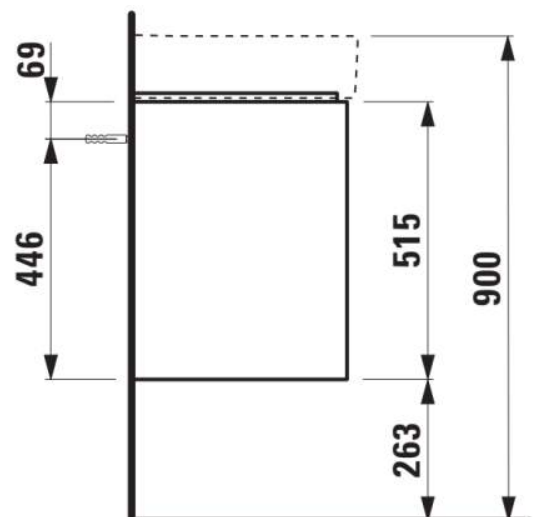

BASE 2.0

Vanity unit, 2 drawers, matches washbasin
VAL H810284

DIMENSIONS

Length	620 mm
Width	400 mm
Height	515 mm

COLOURS AND FINISHES

	260 White Matt
---	----------------

Adjustable legs

Basin position : Central

Leg material/finish : Chrome

Leg maximum height (mm) : 263

Material : MDF

Net weight (kg) : 22.2

Organiser boxes : 1

TECHNICAL DRAWINGS

COMPATIBLE WITH

Washbasin