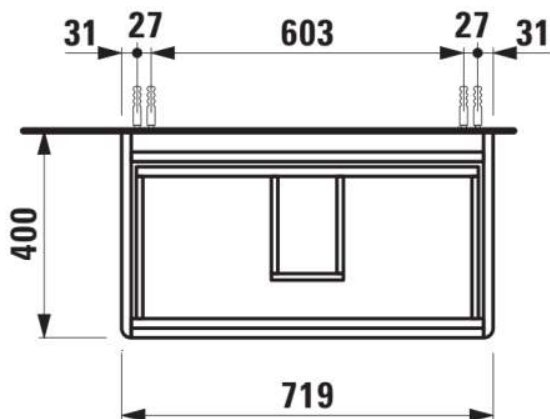

BASE 2.0

Vanity unit, 2 drawers, matches washbasin
VAL H810285

DIMENSIONS

Length	720 mm
Width	400 mm
Height	515 mm

COLOURS AND FINISHES

	260 White Matt
---	----------------

Adjustable legs

Basin position : Central

Leg material/finish : Chrome

Leg maximum height (mm) : 263

Material : MDF

Net weight (kg) : 24.3

Organiser boxes : 1

TECHNICAL DRAWINGS

COMPATIBLE WITH

Washbasin