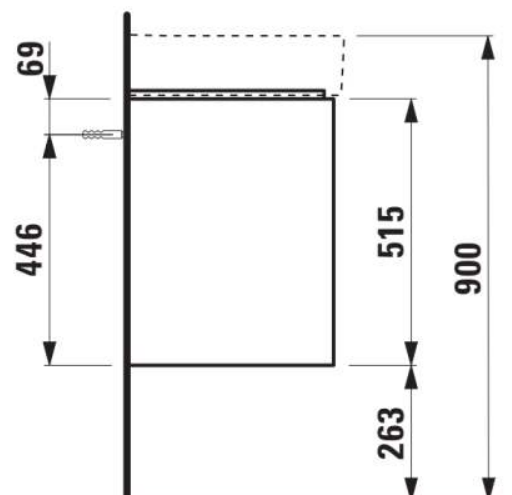

BASE 2.0

Vanity unit, 2 drawers, matches washbasin
VAL H810285

DIMENSIONS

Length	720 mm
Width	400 mm
Height	515 mm

COLOURS AND FINISHES

	260 White Matt
---	----------------

Adjustable legs

Basin position : Central

Leg material/finish : Chrome

Leg maximum height (mm) : 263

Material : MDF

Net weight (kg) : 24.3

Organiser boxes : 1

TECHNICAL DRAWINGS

COMPATIBLE WITH

Washbasin