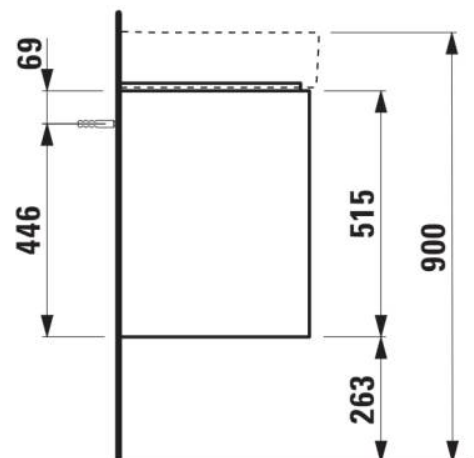

BASE 2.0

Vanity unit, 2 drawers, matches washbasin
VAL H810287

DIMENSIONS

Length	920 mm
Width	400 mm
Height	515 mm

COLOURS AND FINISHES

	260 White Matt
---	----------------

Adjustable legs

Basin position : Central

Leg material/finish : Chrome

Leg maximum height (mm) : 263

Material : MDF

Net weight (kg) : 28.3

Organiser boxes : 1

TECHNICAL DRAWINGS

COMPATIBLE WITH

Washbasin