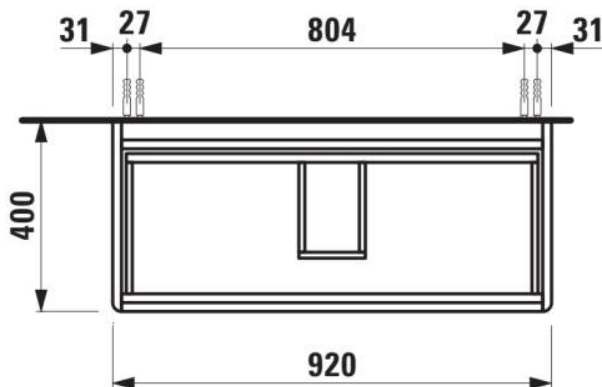

BASE 2.0

Vanity unit, 2 drawers, matches washbasin
VAL H810287

DIMENSIONS

Length	920 mm
Width	400 mm
Height	515 mm

COLOURS AND FINISHES

	260 White Matt
---	----------------

Adjustable legs

Basin position : Central

Leg material/finish : Chrome

Leg maximum height (mm) : 263

Material : MDF

Net weight (kg) : 28.3

Organiser boxes : 1

TECHNICAL DRAWINGS

COMPATIBLE WITH

Washbasin