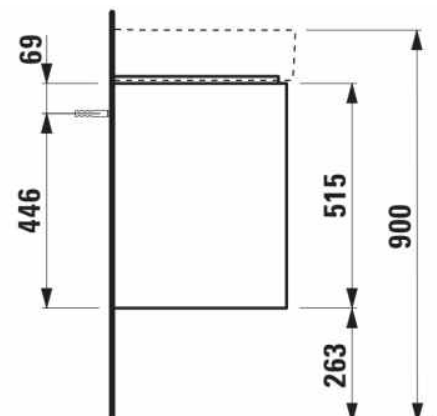

BASE 2.0

Vanity unit, 2 drawers, matches washbasin
VAL H810289

DIMENSIONS

Length	1170 mm
Width	400 mm
Height	515 mm

COLOURS AND FINISHES

	260 White Matt
---	----------------

Adjustable legs

Basin position : Central

Leg material/finish : Chrome

Leg maximum height (mm) : 263

Material : MDF

Net weight (kg) : 33.6

Organiser boxes : 1

TECHNICAL DRAWINGS

COMPATIBLE WITH

Washbasin