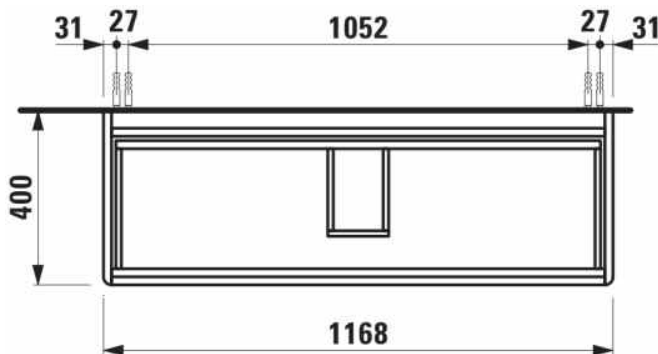

BASE 2.0

Vanity unit, 2 drawers, matches washbasin
VAL H810289

DIMENSIONS

Length	1170 mm
Width	400 mm
Height	515 mm

COLOURS AND FINISHES

	260 White Matt
---	----------------

Adjustable legs

Basin position : Central

Leg material/finish : Chrome

Leg maximum height (mm) : 263

Material : MDF

Net weight (kg) : 33.6

Organiser boxes : 1

TECHNICAL DRAWINGS

COMPATIBLE WITH

Washbasin