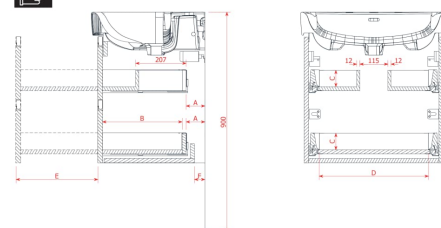

JUNA

Vanity unit, 1 door, hinge left, matches washbasin PRO S H815961 / PRO X 815861

DIMENSIONS

Length	420 mm
Width	320 mm
Height	515 mm

COLOURS AND FINISHES

	260 White Matt
---	----------------

Adjustable legs

Installation type : Wall-hung

Internal shelves : 1

Leg material/finish : Chrome

Leg maximum height (mm) : 293

Material : MDF

Net weight (kg) : 11.2

Shelf material : Glass

TECHNICAL DRAWINGS

LAUFEN

JUNA for PRO S-X

	"A" in mm	"B" in mm	"C" in mm	"D" in mm	"E" in mm	"F" in mm
4.1147.2	77	246	68	395	236	50
4.1148.2	77	246	68	446	236	50
4.1146.2	82	326	68	395	316	55
4.1149.2	82	326	68	446	316	55
4.1150.2	82	326	68	495	316	55
4.1151.2	82	326	68	543	316	55
4.1152.2	82	326	68	695	316	55
4.1153.2	82	326	68	895	316	55
4.1154.2	82	326	68	1,042	316	55
4.1154.4	82	326	68	460	316	55
4.1155.4	82	326	68	511	316	55