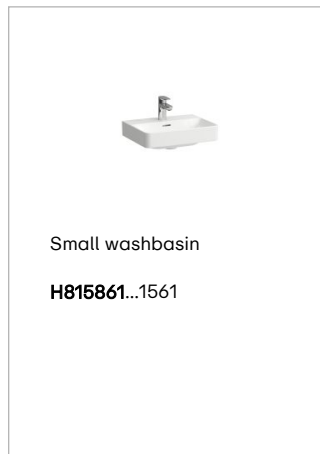

JUNA

Vanity unit, 1 door, hinge left, matches washbasin PRO S H815961 / PRO X 815861

DIMENSIONS

Length	420 mm
Width	320 mm
Height	515 mm

COLOURS AND FINISHES

	260 White Matt

Adjustable legs

Basin position : Central

Closing and opening system : Soft close doors

Commodity Code/Import Code Number for Foreign Trad : 94036090

Door type : Hinged

Doors and drawers combination : 1 door

Furniture configuration : Doors

Installation type : Wall-hung

Internal shelves : 1

Leg material/finish : Chrome

Leg maximum height (mm) : 293

Material : MDF

Net weight (kg) : 11.2

Shelf material : Glass

TECHNICAL DRAWINGS

LAUFEN

JUNA for PRO S-X

	"A" in mm	"B" in mm	"C" in mm	"D" in mm	"E" in mm	"F" in mm
4.1147.2	77	246	68	395	236	50
4.1148.2	77	246	68	446	236	50
4.1146.2	82	326	68	395	316	55
4.1149.2	82	326	68	446	316	55
4.1150.2	82	326	68	495	316	55
4.1151.2	82	326	68	543	316	55
4.1152.2	82	326	68	695	316	55
4.1153.2	82	326	68	895	316	55
4.1154.2	82	326	68	1,042	316	55
4.1154.4	82	326	68	460	316	55
4.1155.4	82	326	68	511	316	55

0128_488631092601

1

COMPATIBLE WITH