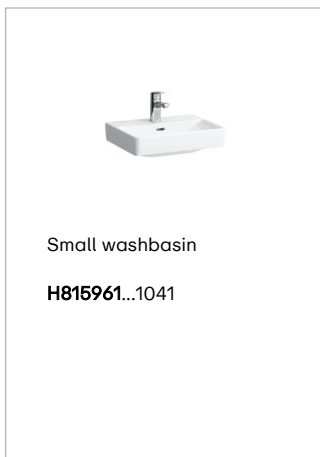

JUNA

Vanity unit, 1 door, hinge left, matches washbasin PRO S H815961 / PRO X 815861

DIMENSIONS

Length	420 mm
Width	320 mm
Height	515 mm

COLOURS AND FINISHES

	260 White Matt

Adjustable legs

Basin position : Central

Closing and opening system : Soft close doors

Commodity Code/Import Code Number for Foreign Trad : 94036090

Door type : Hinged

Doors and drawers combination : 1 door

Furniture configuration : Doors

Installation type : Wall-hung

Internal shelves : 1

Leg material/finish : Chrome

Leg maximum height (mm) : 293

Material : MDF

Net weight (kg) : 11.2

Shelf material : Glass

TECHNICAL DRAWINGS

LAUFEN

JUNA for PRO S-X

	"A" in mm	"B" in mm	"C" in mm	"D" in mm	"E" in mm	"F" in mm
4.1147.2	77	246	68	395	236	50
4.1148.2	77	246	68	446	236	50
4.1146.2	82	326	68	395	316	55
4.1149.2	82	326	68	446	316	55
4.1150.2	82	326	68	495	316	55
4.1151.2	82	326	68	543	316	55
4.1152.2	82	326	68	695	316	55
4.1153.2	82	326	68	895	316	55
4.1154.2	82	326	68	1,042	316	55
4.1154.4	82	326	68	460	316	55
4.1155.4	82	326	68	511	316	55

0128_488631092601

1

COMPATIBLE WITH