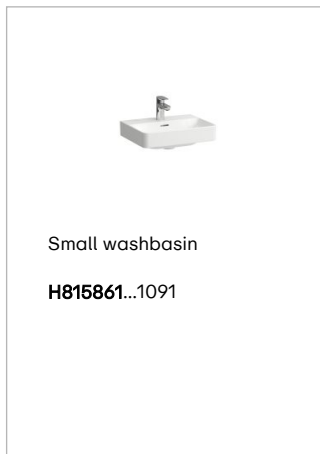

JUNA

Vanity unit, 1 door, hinge left, matches washbasin PRO S H815961 / PRO X 815861

DIMENSIONS

Length	420 mm
Width	320 mm
Height	515 mm

COLOURS AND FINISHES

	260 White Matt

Adjustable legs

Basin position : Central

Closing and opening system : Soft close doors

Commodity Code/Import Code Number for Foreign Trad : 94036090

Door type : Hinged

Doors and drawers combination : 1 door

Furniture configuration : Doors

Installation type : Wall-hung

Internal shelves : 1

Leg material/finish : Chrome

Leg maximum height (mm) : 293

Material : MDF

Net weight (kg) : 11.2

Shelf material : Glass

TECHNICAL DRAWINGS

LAUFEN

JUNA for PRO S-X

	"A" in mm	"B" in mm	"C" in mm	"D" in mm	"E" in mm	"F" in mm
4.1147.2	77	246	68	395	236	50
4.1148.2	77	246	68	446	236	50
4.1146.2	82	326	68	395	316	55
4.1149.2	82	326	68	446	316	55
4.1150.2	82	326	68	495	316	55
4.1151.2	82	326	68	543	316	55
4.1152.2	82	326	68	695	316	55
4.1153.2	82	326	68	895	316	55
4.1154.2	82	326	68	1,042	316	55
4.1154.4	82	326	68	460	316	55
4.1155.4	82	326	68	511	316	55

0128_488631092601

1

COMPATIBLE WITH