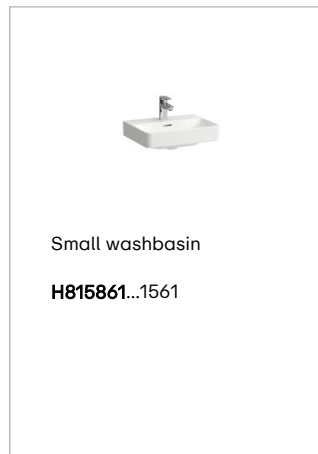

JUNA

Vanity unit, 1 door, hinge right, matches washbasin PRO S H815961 / PRO X 815861

DIMENSIONS

Length	420 mm
Width	320 mm
Height	515 mm

COLOURS AND FINISHES

	260 White Matt

Adjustable legs

Basin position : Central

Closing and opening system : Soft close doors

Commodity Code/Import Code Number for Foreign Trad : 94036090

Door type : Hinged

Doors and drawers combination : 1 door

Furniture configuration : Doors

Installation type : Wall-hung

Internal shelves : 1

Leg material/finish : Chrome

Leg maximum height (mm) : 293

Material : MDF

Net weight (kg) : 11.2

Shelf material : Glass

TECHNICAL DRAWINGS

LAUFEN

JUNA for PRO S-X

	"A" in mm	"B" in mm	"C" in mm	"D" in mm	"E" in mm	"F" in mm
4.1147.2	77	246	68	395	236	50
4.1148.2	77	246	68	446	236	50
4.1146.2	82	326	68	395	316	55
4.1149.2	82	326	68	446	316	55
4.1150.2	82	326	68	495	316	55
4.1151.2	82	326	68	543	316	55
4.1152.2	82	326	68	695	316	55
4.1153.2	82	326	68	895	316	55
4.1154.2	82	326	68	1.042	316	55
4.1154.4	82	326	68	460	316	55
4.1155.4	82	326	68	511	316	55

0128 418631092601

1

COMPATIBLE WITH