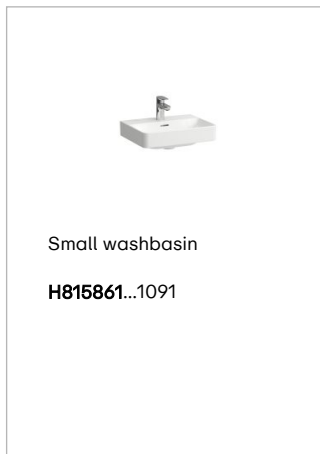

JUNA

Vanity unit, 1 door, hinge right, matches washbasin PRO S H815961 / PRO X 815861

DIMENSIONS

Length	420 mm
Width	320 mm
Height	515 mm

COLOURS AND FINISHES

	260 White Matt

Adjustable legs

Basin position : Central

Closing and opening system : Soft close doors

Commodity Code/Import Code Number for Foreign Trad : 94036090

Door type : Hinged

Doors and drawers combination : 1 door

Furniture configuration : Doors

Installation type : Wall-hung

Internal shelves : 1

Leg material/finish : Chrome

Leg maximum height (mm) : 293

Material : MDF

Net weight (kg) : 11.2

Shelf material : Glass

TECHNICAL DRAWINGS

LAUFEN

JUNA for PRO S-X

	"A" in mm	"B" in mm	"C" in mm	"D" in mm	"E" in mm	"F" in mm
4.1147.2	77	246	68	395	236	50
4.1148.2	77	246	68	446	236	50
4.1146.2	82	326	68	395	316	55
4.1149.2	82	326	68	446	316	55
4.1150.2	82	326	68	495	316	55
4.1151.2	82	326	68	543	316	55
4.1152.2	82	326	68	695	316	55
4.1153.2	82	326	68	895	316	55
4.1154.2	82	326	68	1.042	316	55
4.1154.4	82	326	68	460	316	55
4.1155.4	82	326	68	511	316	55

0128 418631092601

1

COMPATIBLE WITH