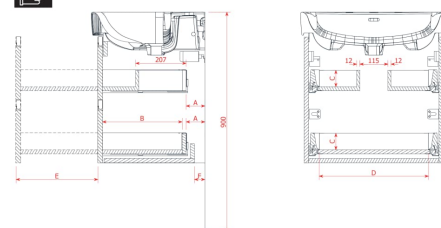

### DIMENSIONS

Length	420 mm
Width	320 mm
Height	515 mm

Door type : Hinged

Doors and drawers combination : 1 door

Furniture configuration : Doors

Installation type : Wall-hung

Internal shelves : 1

Leg material/finish : Chrome

Leg maximum height (mm) : 293

Material : MDF

Net weight (kg) : 11.2

Shelf material : Glass

### LAUFEN

JUNA for PRO S-X

	"A" in mm	"B" in mm	"C" in mm	"D" in mm	"E" in mm	"F" in mm
4.1147.2	77	246	68	395	236	50
4.1148.2	77	246	68	446	236	50
4.1146.2	82	326	68	395	316	55
4.1149.2	82	326	68	446	316	55
4.1150.2	82	326	68	495	316	55
4.1151.2	82	326	68	543	316	55
4.1152.2	82	326	68	695	316	55
4.1153.2	82	326	68	895	316	55
4.1154.2	82	326	68	1.042	316	55
4.1154.4	82	326	68	460	316	55
4.1155.4	82	326	68	511	316	55