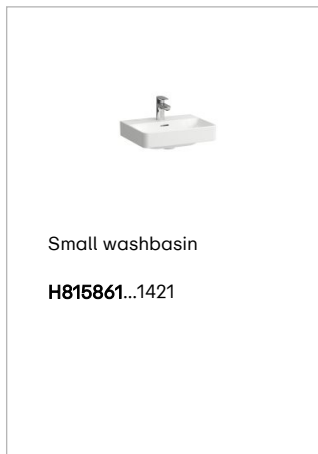

JUNA

Vanity unit, 1 door, hinge right, matches washbasin PRO S H815961 / PRO X 815861

DIMENSIONS

Length	420 mm
Width	320 mm
Height	515 mm

COLOURS AND FINISHES

	260 White Matt

Adjustable legs

Basin position : Central

Closing and opening system : Soft close doors

Commodity Code/Import Code Number for Foreign Trad : 94036090

Door type : Hinged

Doors and drawers combination : 1 door

Furniture configuration : Doors

Installation type : Wall-hung

Internal shelves : 1

Leg material/finish : Chrome

Leg maximum height (mm) : 293

Material : MDF

Net weight (kg) : 11.2

Shelf material : Glass

TECHNICAL DRAWINGS

LAUFEN

JUNA for PRO S-X

	"A" in mm	"B" in mm	"C" in mm	"D" in mm	"E" in mm	"F" in mm
4.1147.2	77	246	68	395	236	50
4.1148.2	77	246	68	446	236	50
4.1146.2	82	326	68	395	316	55
4.1149.2	82	326	68	446	316	55
4.1150.2	82	326	68	495	316	55
4.1151.2	82	326	68	543	316	55
4.1152.2	82	326	68	695	316	55
4.1153.2	82	326	68	895	316	55
4.1154.2	82	326	68	1.042	316	55
4.1154.4	82	326	68	460	316	55
4.1155.4	82	326	68	511	316	55

0128 418631092601

1

COMPATIBLE WITH