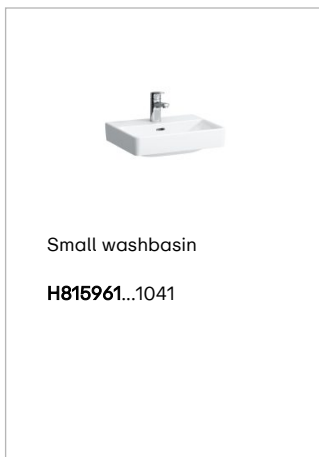

JUNA

Vanity unit, 1 door, hinge right, matches washbasin PRO S H815961 / PRO X 815861

DIMENSIONS

Length	420 mm
Width	320 mm
Height	515 mm

COLOURS AND FINISHES

	260 White Matt

Adjustable legs

Basin position : Central

Closing and opening system : Soft close doors

Commodity Code/Import Code Number for Foreign Trad : 94036090

Door type : Hinged

Doors and drawers combination : 1 door

Furniture configuration : Doors

Installation type : Wall-hung

Internal shelves : 1

Leg material/finish : Chrome

Leg maximum height (mm) : 293

Material : MDF

Net weight (kg) : 11.2

Shelf material : Glass

TECHNICAL DRAWINGS

LAUFEN

JUNA for PRO S-X

	"A" in mm	"B" in mm	"C" in mm	"D" in mm	"E" in mm	"F" in mm
4.1147.2	77	246	68	395	236	50
4.1148.2	77	246	68	446	236	50
4.1146.2	82	326	68	395	316	55
4.1149.2	82	326	68	446	316	55
4.1150.2	82	326	68	495	316	55
4.1151.2	82	326	68	543	316	55
4.1152.2	82	326	68	695	316	55
4.1153.2	82	326	68	895	316	55
4.1154.2	82	326	68	1.042	316	55
4.1154.4	82	326	68	460	316	55
4.1155.4	82	326	68	511	316	55

0128 418631092601

1

COMPATIBLE WITH