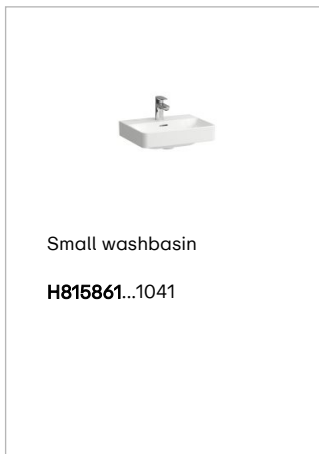

JUNA

Vanity unit, 1 door, hinge right, matches washbasin PRO S H815961 / PRO X 815861

DIMENSIONS

Length	420 mm
Width	320 mm
Height	515 mm

COLOURS AND FINISHES

	260 White Matt

Adjustable legs

Basin position : Central

Closing and opening system : Soft close doors

Commodity Code/Import Code Number for Foreign Trad : 94036090

Door type : Hinged

Doors and drawers combination : 1 door

Furniture configuration : Doors

Installation type : Wall-hung

Internal shelves : 1

Leg material/finish : Chrome

Leg maximum height (mm) : 293

Material : MDF

Net weight (kg) : 11.2

Shelf material : Glass

TECHNICAL DRAWINGS

LAUFEN

JUNA for PRO S-X

	"A" in mm	"B" in mm	"C" in mm	"D" in mm	"E" in mm	"F" in mm
4.1147.2	77	246	68	395	236	50
4.1148.2	77	246	68	446	236	50
4.1146.2	82	326	68	395	316	55
4.1149.2	82	326	68	446	316	55
4.1150.2	82	326	68	495	316	55
4.1151.2	82	326	68	543	316	55
4.1152.2	82	326	68	695	316	55
4.1153.2	82	326	68	895	316	55
4.1154.2	82	326	68	1.042	316	55
4.1154.4	82	326	68	460	316	55
4.1155.4	82	326	68	511	316	55

0128 418631092601

1

COMPATIBLE WITH