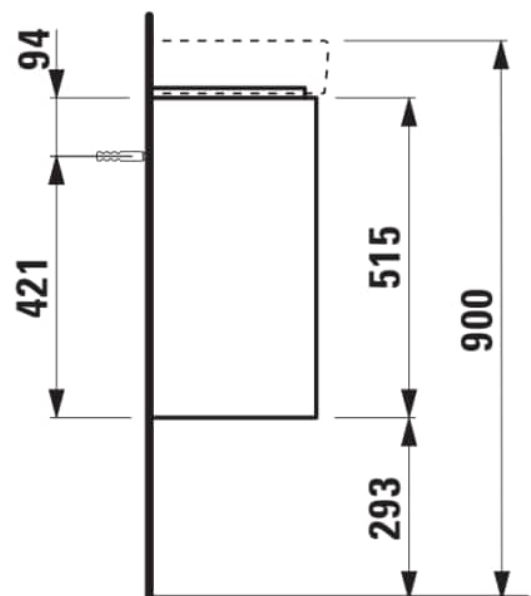

BASE 2.0

Vanity unit 480, 1 door, hinge right, fo PRO S H815954 and combipack H865967 / PRO X H815864 and combipack H865867

DIMENSIONS

Length	457 mm
Width	270 mm
Height	515 mm

COLOURS AND FINISHES

	260 White Matt
---	----------------

Commodity Code/Import Code Number for Foreign Trad : 94036090 Net weight (kg) : 10.5

TECHNICAL DRAWINGS

INCLUDES

Combipack 480: PRO S
washbasin H815954
white, 1 tap hole + JUNA
vanity unit H411452, 1
door, hinge right