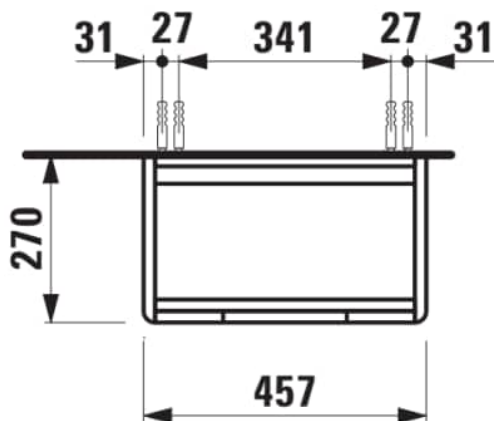

BASE 2.0

Vanity unit 480, 1 door, hinge right, fo PRO S H815954 and combipack H865967 / PRO X H815864 and combipack H865867

DIMENSIONS

Length	457 mm
Width	270 mm
Height	515 mm

COLOURS AND FINISHES

	260 White Matt
---	----------------

Commodity Code/Import Code Number for Foreign Trad : 94036090 Net weight (kg) : 10.5

TECHNICAL DRAWINGS

INCLUDES

Combipack 480: PRO S
washbasin H815954
white, 1 tap hole + JUNA
vanity unit H411452, 1
door, hinge right