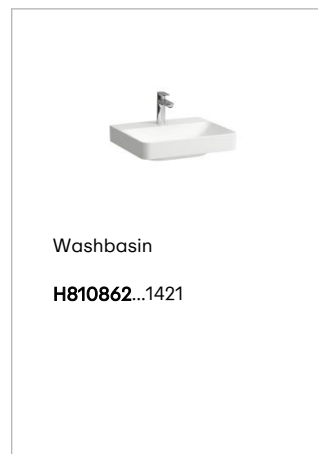

COMPATIBLE WITH