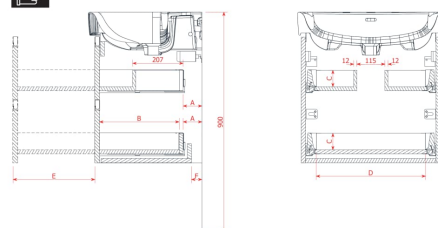

JUNA

Vanity unit, 2 drawers, matches washbasin PRO S H810962 / PRO X 810862

DIMENSIONS

Length	520 mm
Width	445 mm
Height	515 mm

COLOURS AND FINISHES

	260 White Matt
---	----------------

- Adjustable legs
- Basin position : Central
- Closing and opening system : Soft close drawers
- Doors and drawers combination : 2 drawers

- Furniture configuration : Drawers
- Installation type : Wall-hung
- Leg material/finish : Chrome
- Leg maximum height (mm) : 283

- Material : MDF
- Net weight (kg) : 22.2
- Organiser boxes : 1

TECHNICAL DRAWINGS

LAUFEN

JUNA for PRO S-X

	"A" in mm	"B" in mm	"C" in mm	"D" in mm	"E" in mm	"F" in mm
4.1147.2	77	246	68	395	236	50
4.1148.2	77	246	68	446	236	50
4.1146.2	82	326	68	395	316	55
4.1149.2	82	326	68	446	316	55
4.1150.2	82	326	68	495	316	55
4.1151.2	82	326	68	543	316	55
4.1152.2	82	326	68	695	316	55
4.1153.2	82	326	68	895	316	55
4.1154.2	82	326	68	1,042	316	55
4.1154.4	82	326	68	460	316	55
4.1155.4	82	326	68	511	316	55