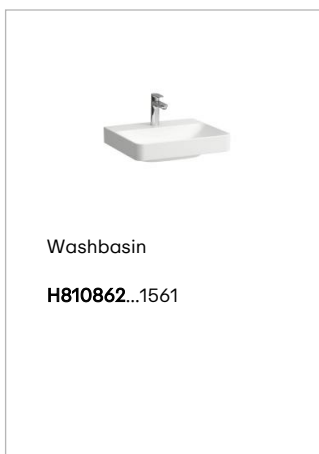

COMPATIBLE WITH