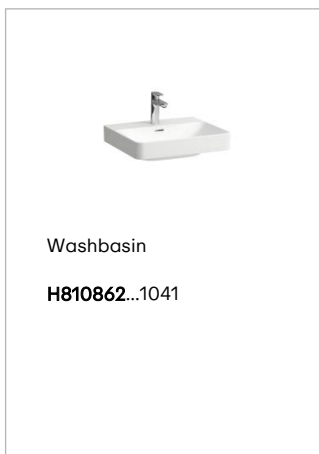

COMPATIBLE WITH