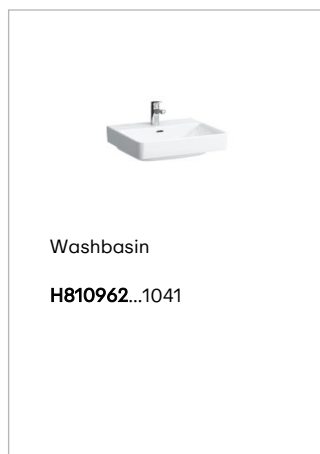

COMPATIBLE WITH