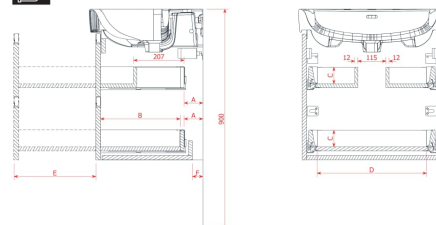

JUNA

Vanity unit, 2 drawers, matches washbasin
PRO S H818958 / PRO X H818862

DIMENSIONS

Length	520 mm
Width	360 mm
Height	515 mm

COLOURS AND FINISHES

	260 White Matt
---	----------------

Adjustable legs

Basin position : Central

Leg material/finish : Chrome

Leg maximum height (mm) : 283

Material : MDF

Net weight (kg) : 18.5

TECHNICAL DRAWINGS

LAUFEN

JUNA for PRO S-X

	"A" in mm	"B" in mm	"C" in mm	"D" in mm	"E" in mm	"F" in mm
4.1147.2	77	246	68	395	236	50
4.1148.2	77	246	68	446	236	50
4.1146.2	82	326	68	395	316	55
4.1149.2	82	326	68	446	316	55
4.1150.2	82	326	68	495	316	55
4.1151.2	82	326	68	543	316	55
4.1152.2	82	326	68	695	316	55
4.1153.2	82	326	68	895	316	55
4.1154.2	82	326	68	1,042	316	55
4.1154.4	82	326	68	460	316	55
4.1155.4	82	326	68	511	316	55