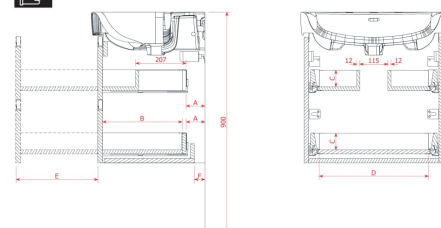

### DIMENSIONS

Length	570 mm
Width	360 mm
Height	515 mm

Doors and drawers combination : 2 drawers

Furniture configuration : Drawers

Installation type : Wall-hung

Leg material/finish : Chrome

Leg maximum height (mm) : 283

Material : MDF

Net weight (kg) : 19.5

## TECHNICAL DRAWINGS

### LAUFEN

JUNA for PRO S-X

	"A" in mm	"B" in mm	"C" in mm	"D" in mm	"E" in mm	"F" in mm
4.1147.2	77	246	68	395	236	50
4.1148.2	77	246	68	446	236	50
4.1146.2	82	326	68	395	316	55
4.1149.2	82	326	68	446	316	55
4.1150.2	82	326	68	495	316	55
4.1151.2	82	326	68	543	316	55
4.1152.2	82	326	68	695	316	55
4.1153.2	82	326	68	895	316	55
4.1154.2	82	326	68	1,042	316	55
4.1154.4	82	326	68	460	316	55
4.1155.4	82	326	68	511	316	55