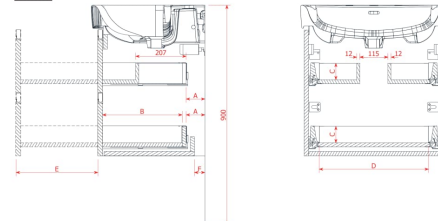

#### DIMENSIONS

Length	570 mm
Width	445 mm
Height	515 mm

Doors and drawers combination : 2 drawers

Furniture configuration : Drawers

Installation type : Wall-hung

Leg material/finish : Chrome

Leg maximum height (mm) : 283

Material : MDF

Net weight (kg) : 23.7

Organiser boxes : 1

## TECHNICAL DRAWINGS

### LAUFEN

JUNA for PRO S-X

	"A" in mm	"B" in mm	"C" in mm	"D" in mm	"E" in mm	"F" in mm
4.1147.2	77	246	68	395	236	50
4.1148.2	77	246	68	446	236	50
4.1146.2	82	326	68	395	316	55
4.1149.2	82	326	68	446	316	55
4.1150.2	82	326	68	495	316	55
4.1151.2	82	326	68	543	316	55
4.1152.2	82	326	68	695	316	55
4.1153.2	82	326	68	895	316	55
4.1154.2	82	326	68	1.042	316	55
4.1154.4	82	326	68	460	316	55
4.1155.4	82	326	68	511	316	55