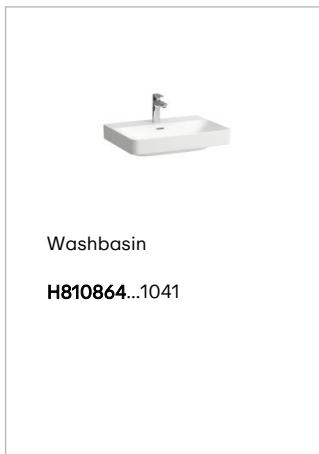

COMPATIBLE WITH