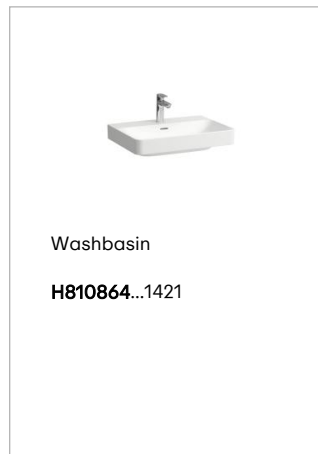

COMPATIBLE WITH