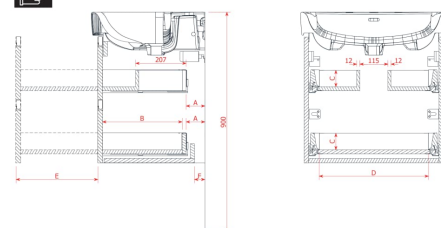

JUNA

Vanity unit, 2 drawers, matches washbasin
PRO S H810964 / PRO X 810864

DIMENSIONS

Length	620 mm
Width	445 mm
Height	515 mm

COLOURS AND FINISHES

	260 White Matt
---	----------------

Adjustable legs

Basin position : Central

Leg material/finish : Chrome

Leg maximum height (mm) : 283

Material : MDF

Net weight (kg) : 24.8

Organiser boxes : 1

TECHNICAL DRAWINGS

LAUFEN

JUNA for PRO S-X

	"A" in mm	"B" in mm	"C" in mm	"D" in mm	"E" in mm	"F" in mm
4.1147.2	77	246	68	395	236	50
4.1148.2	77	246	68	446	236	50
4.1146.2	82	326	68	395	316	55
4.1149.2	82	326	68	446	316	55
4.1150.2	82	326	68	495	316	55
4.1151.2	82	326	68	543	316	55
4.1152.2	82	326	68	695	316	55
4.1153.2	82	326	68	895	316	55
4.1154.2	82	326	68	1,042	316	55
4.1154.4	82	326	68	460	316	55
4.1155.4	82	326	68	511	316	55