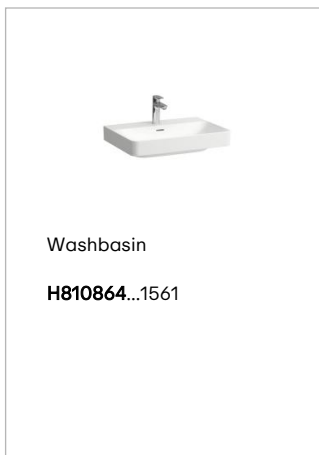

COMPATIBLE WITH