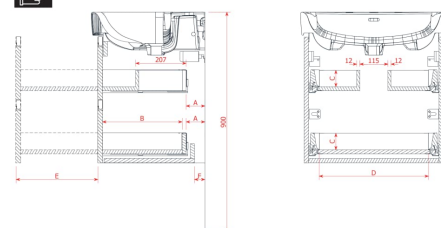

JUNA

Vanity unit, 2 drawers, matches washbasin
PRO S H810967 / PRO X H810865

DIMENSIONS

Length	670 mm
Width	445 mm
Height	515 mm

COLOURS AND FINISHES

	260 White Matt
---	----------------

Adjustable legs

Basin position : Central

Leg material/finish : Chrome

Leg maximum height (mm) : 283

Material : MDF

Net weight (kg) : 25.5

Organiser boxes : 1

TECHNICAL DRAWINGS

LAUFEN

JUNA for PRO S-X

	"A" in mm	"B" in mm	"C" in mm	"D" in mm	"E" in mm	"F" in mm
4.1147.2	77	246	68	395	236	50
4.1148.2	77	246	68	446	236	50
4.1146.2	82	326	68	395	316	55
4.1149.2	82	326	68	446	316	55
4.1150.2	82	326	68	495	316	55
4.1151.2	82	326	68	543	316	55
4.1152.2	82	326	68	695	316	55
4.1153.2	82	326	68	895	316	55
4.1154.2	82	326	68	1,042	316	55
4.1154.4	82	326	68	460	316	55
4.1155.4	82	326	68	511	316	55