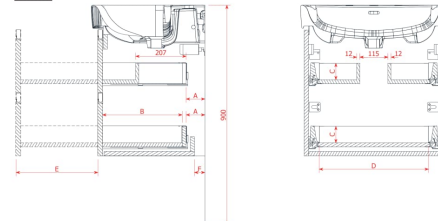

JUNA

Vanity unit, 2 drawers, matches washbasin PRO S H813965 / PRO X H810867

DIMENSIONS

Length	820 mm
Width	445 mm
Height	515 mm

COLOURS AND FINISHES

	260 White Matt
---	----------------

Adjustable legs

Basin position : Central

Leg material/finish : Chrome

Leg maximum height (mm) : 283

Material : MDF

Net weight (kg) : 29

Organiser boxes : 1

TECHNICAL DRAWINGS

LAUFEN

JUNA for PRO S-X

	"A" in mm	"B" in mm	"C" in mm	"D" in mm	"E" in mm	"F" in mm
4.1147.2	77	246	68	395	236	50
4.1148.2	77	246	68	446	236	50
4.1146.2	82	326	68	395	316	55
4.1149.2	82	326	68	446	316	55
4.1150.2	82	326	68	495	316	55
4.1151.2	82	326	68	543	316	55
4.1152.2	82	326	68	695	316	55
4.1153.2	82	326	68	895	316	55
4.1154.2	82	326	68	1.042	316	55
4.1154.4	82	326	68	460	316	55
4.1155.4	82	326	68	511	316	55