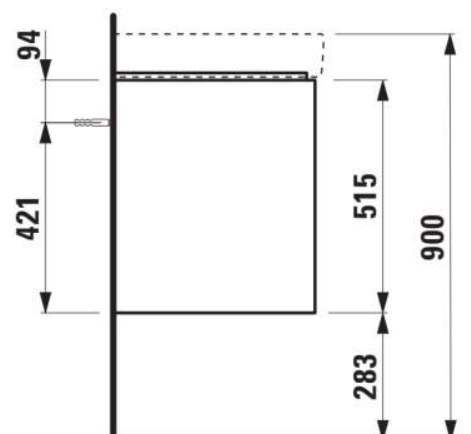

JUNA

Vanity unit, 2 drawers, matches washbasin
PRO S H813966 / PRO X 810869

DIMENSIONS

Length	1020 mm
Width	445 mm
Height	515 mm

COLOURS AND FINISHES

	260 White Matt
---	----------------

Adjustable legs

Basin position : Central

Leg material/finish : Chrome

Leg maximum height (mm) : 283

Material : MDF

Net weight (kg) : 33.4

Organiser boxes : 1

TECHNICAL DRAWINGS

COMPATIBLE WITH

Washbasin, with side shelves

H810869...1041

Washbasin, with side shelves

H810869...1081

Washbasin, with side shelves

H810869...1091

Washbasin, with side shelves

H810869...1111

Washbasin, with side shelves