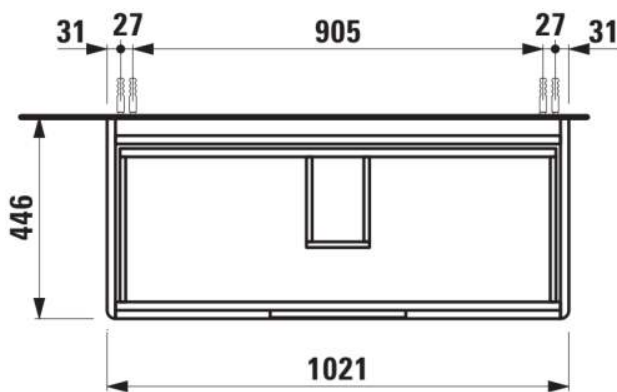

JUNA

Vanity unit, 2 drawers, matches washbasin
PRO S H813966 / PRO X 810869

DIMENSIONS

Length	1020 mm
Width	445 mm
Height	515 mm

COLOURS AND FINISHES

	260 White Matt
---	----------------

Adjustable legs

Basin position : Central

Leg material/finish : Chrome

Leg maximum height (mm) : 283

Material : MDF

Net weight (kg) : 33.4

Organiser boxes : 1

TECHNICAL DRAWINGS

COMPATIBLE WITH

Washbasin, with side shelves